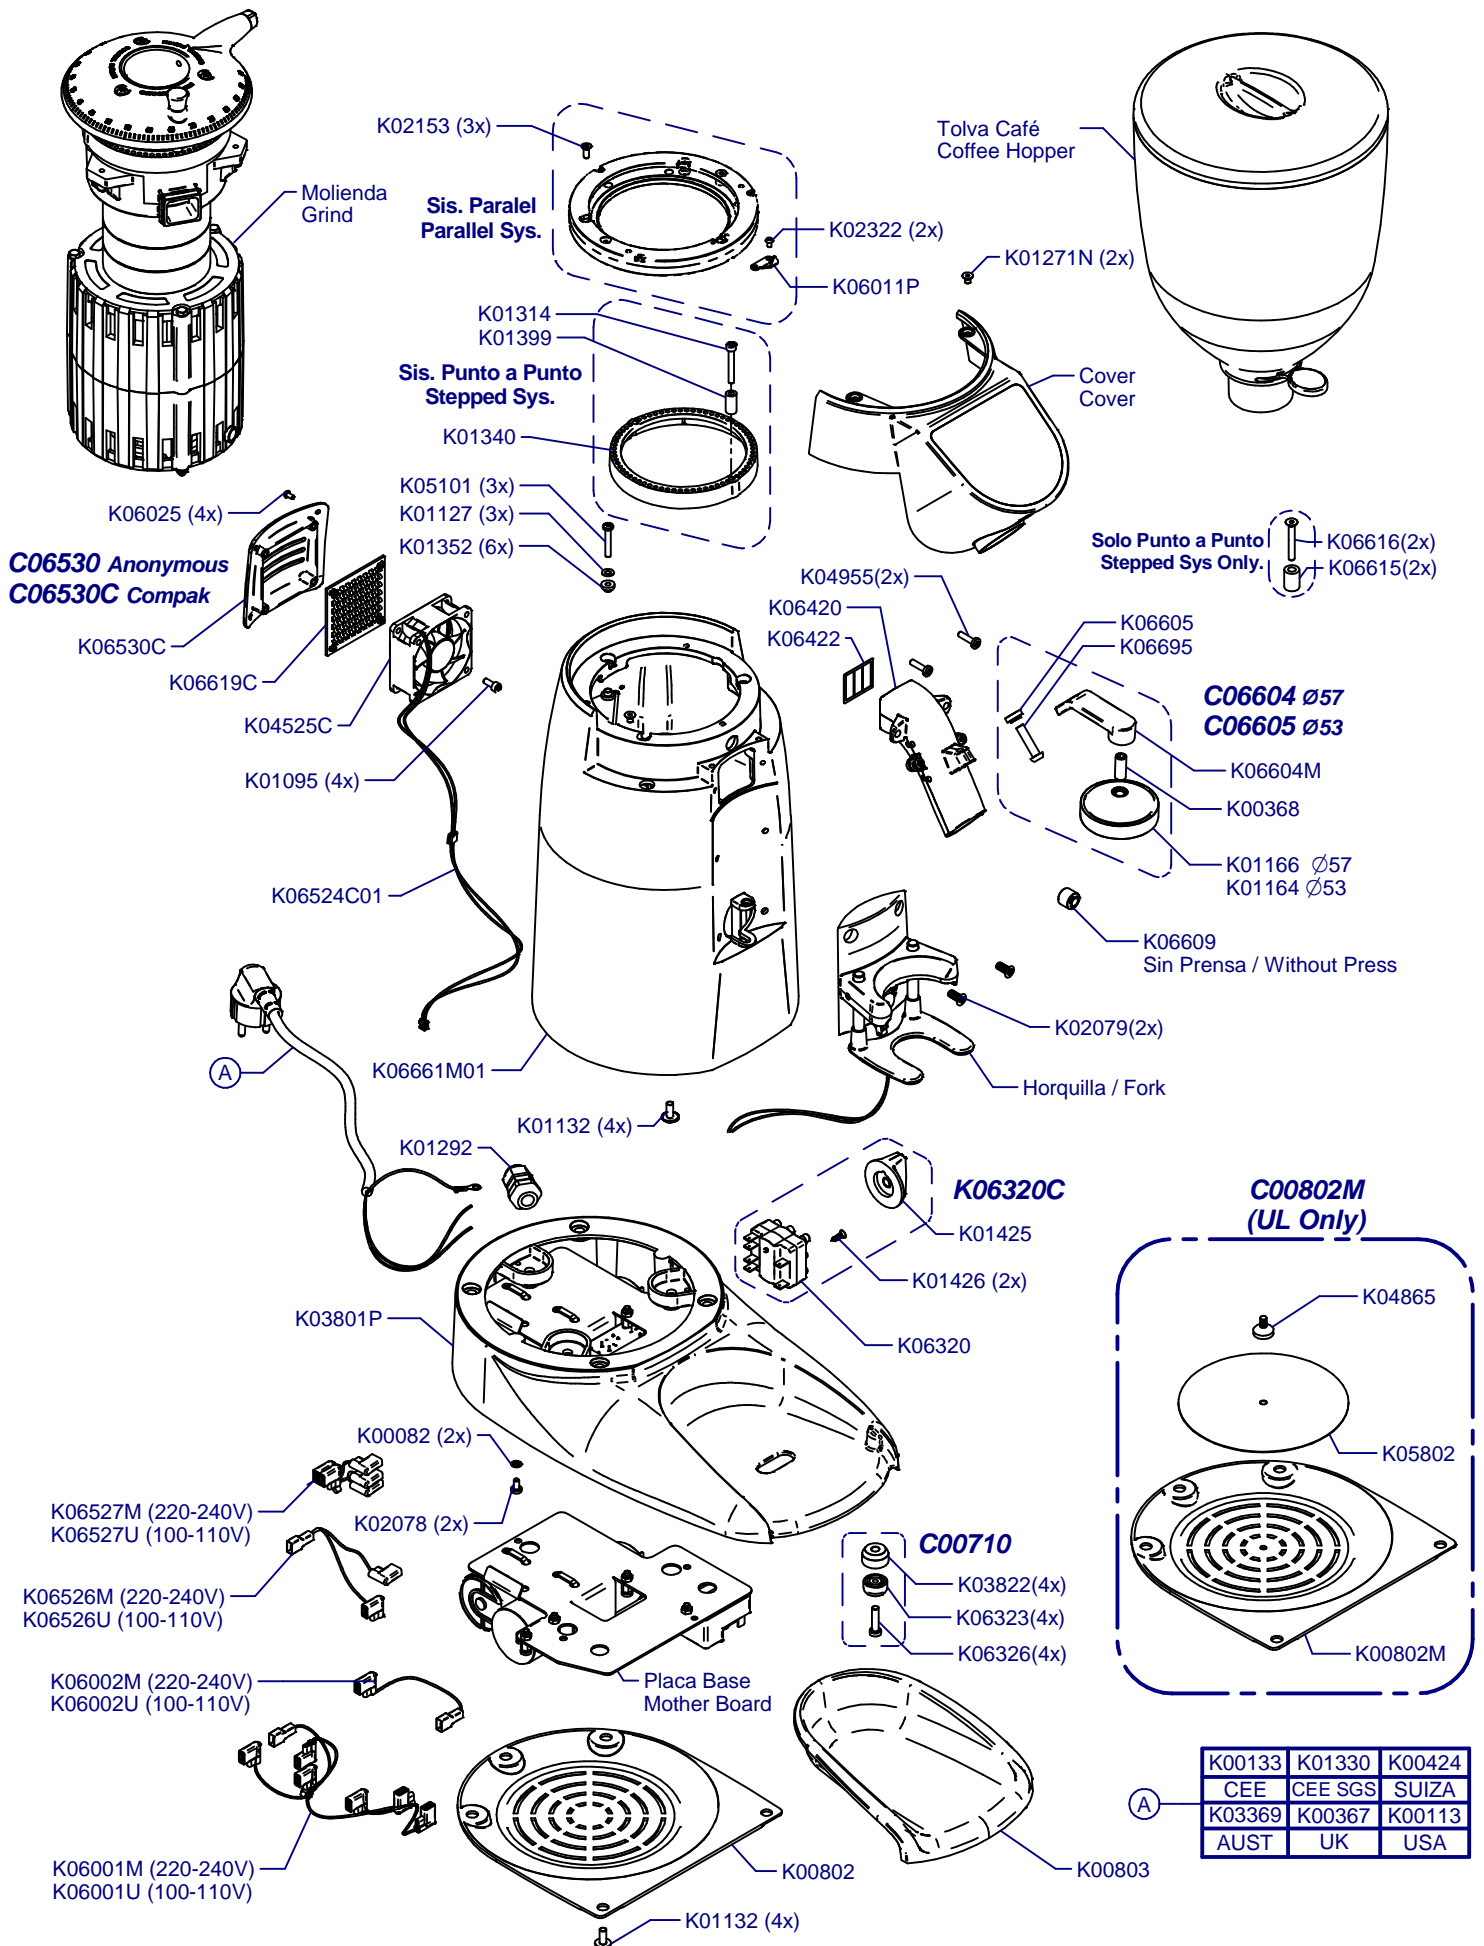

E10 Essential Conic On Demand

Updated 21/10/2020

| | | |
|--------|---------|--------|
| K00133 | K01330 | K00424 |
| CEE | CEE SGS | SUIZA |
| K03369 | K00367 | K00113 |
| AUST | UK | USA |

E10 Essential Conic On Demand

Updated 21/10/2020

**Tolva Café / Coffee Hopper
K01358**

Horquilla / Fork

**Portafilter
Detector**

Cover / Cover

E10 Essential Conic On Demand

Updated 21/10/2020

Molienda / Grind

Placa Base / Mother Board

Sis. Paralel / Parallel Sys.

Sis. Punto a Punto / Stepped Sys.