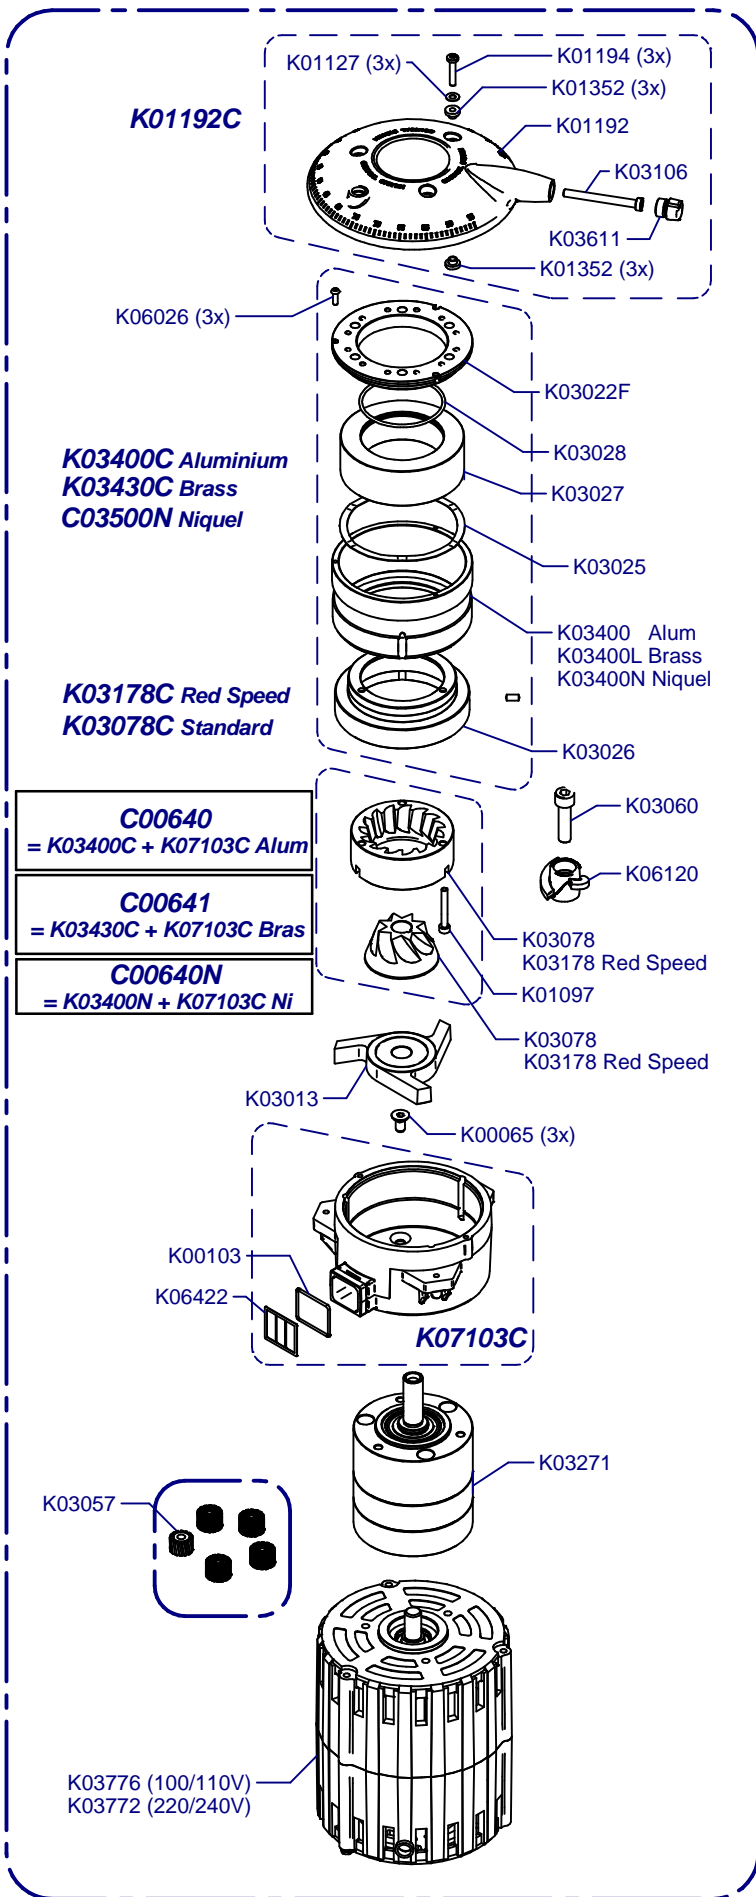

E10 Essential Conic On Demand

Updated 21/10/2020

| | | |
|--------|---------|--------|
| K00133 | K01330 | K00424 |
| CEE | CEE SGS | SUIZA |
| K03369 | K00367 | K00113 |
| AUST | UK | USA |

E10 Essential Conic On Demand

Updated 21/10/2020

**Tolva Café / Coffee Hopper
K01358**

Horquilla / Fork

**Portafilter
Detector**

Cover / Cover

E10 Essential Conic On Demand

Updated 21/10/2020

Molienda / Grind

Placa Base / Mother Board

Sis. Paralel / Parallel Sys.

Sis. Punto a Punto / Stepped Sys.