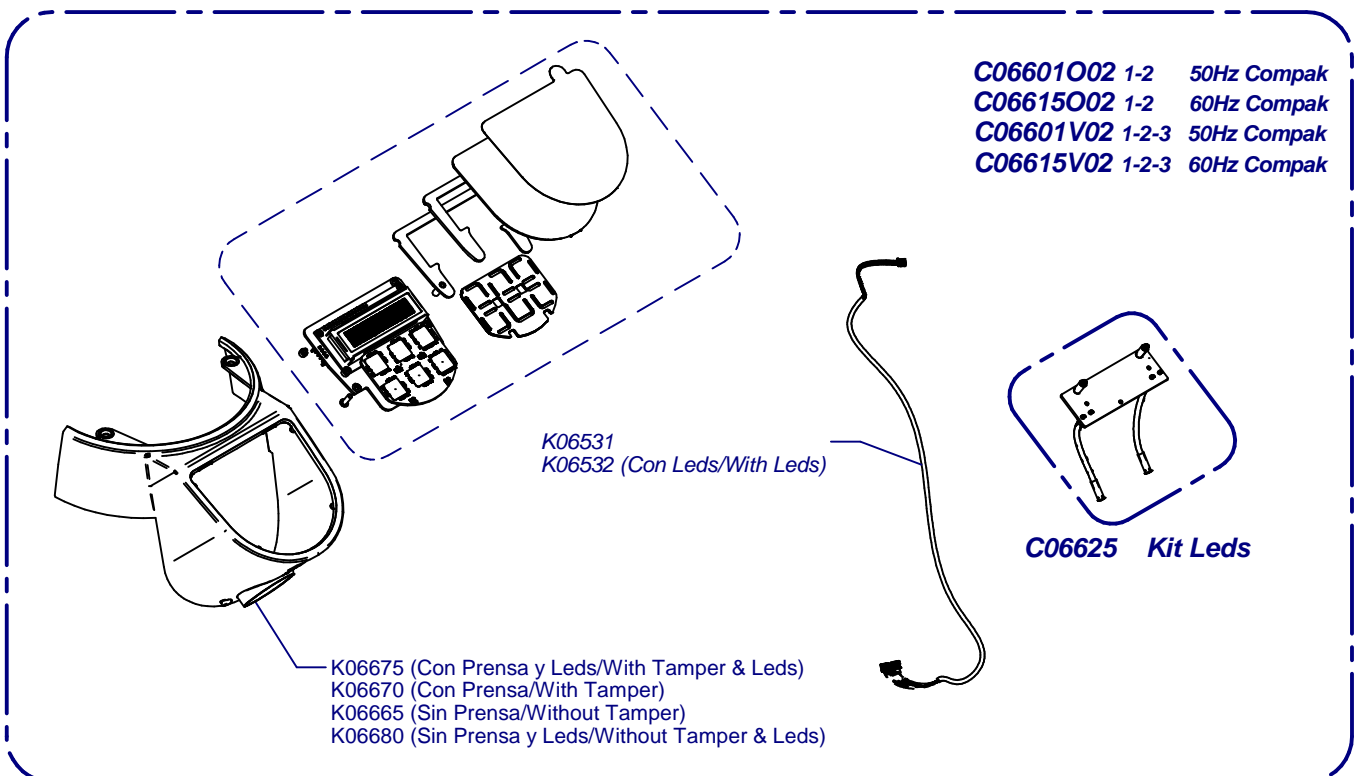

Updated 21/10/2020

**Tolva Café / Coffee Hopper
K01358**

Horquilla / Fork

**Portafilter
Detector**

Cover / Cover

E10 Essential Conic On Demand

Updated 21/10/2020

Molienda / Grind

Placa Base / Mother Board

Sis. Paralel / Parallel Sys.

Sis. Punto a Punto / Stepped Sys.