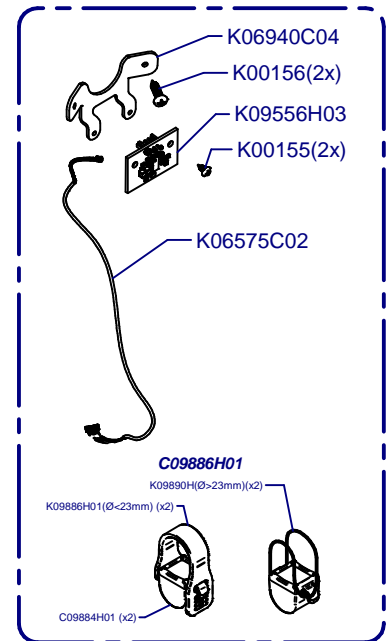

E10 Essential Conic On Demand

Updated 21/10/2020

| | | |
|--------|---------|--------|
| K00133 | K01330 | K00424 |
| CEE | CEE SGS | SUIZA |
| K03369 | K00367 | K00113 |
| AUST | UK | USA |

E10 Essential Conic On Demand

Updated 21/10/2020

**Tolva Café / Coffee Hopper
K01358**

Horquilla / Fork

**Portafilter
Detector**

Cover / Cover

E10 Essential Conic On Demand

Updated 21/10/2020

Molienda / Grind

Placa Base / Mother Board

Sis. Paralel / Parallel Sys.

Sis. Punto a Punto / Stepped Sys.