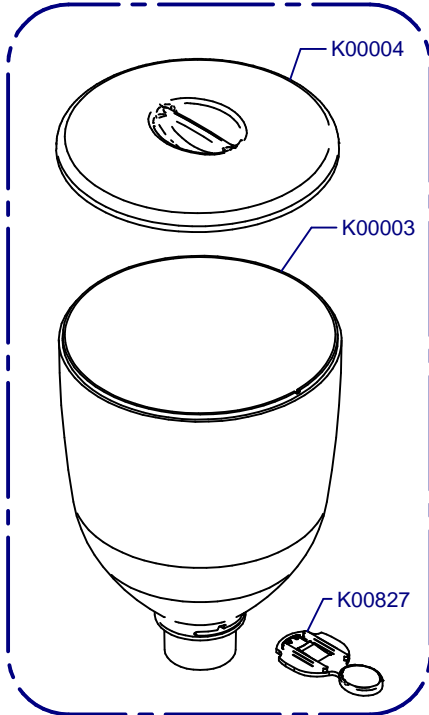

E10 Essential Conic On Demand

Updated 21/10/2020

| | | |
|--------|---------|--------|
| K00133 | K01330 | K00424 |
| CEE | CEE SGS | SUIZA |
| K03369 | K00367 | K00113 |
| AUST | UK | USA |

E10 Essential Conic On Demand

Updated 21/10/2020

**Tolva Café / Coffee Hopper
K01358**

Horquilla / Fork

**Portafilter
Detector**

Cover / Cover

E10 Essential Conic On Demand

Updated 21/10/2020

Molienda / Grind