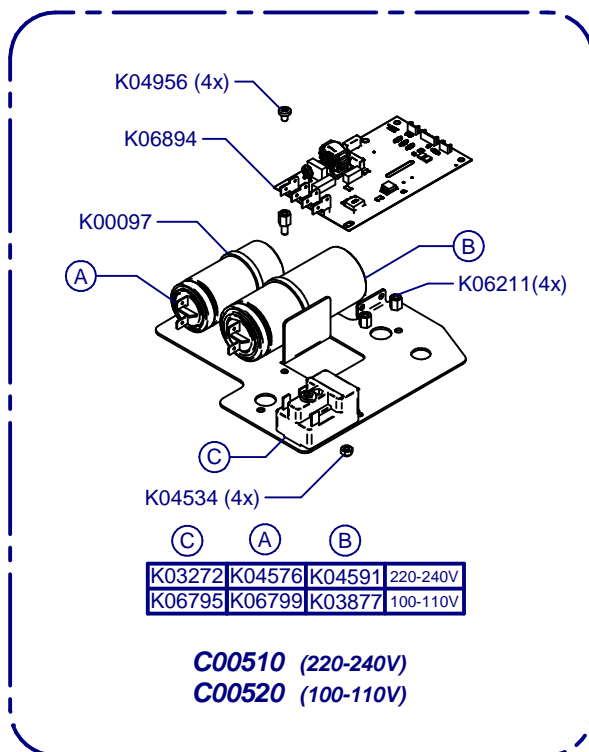

Placa Base / Mother Board