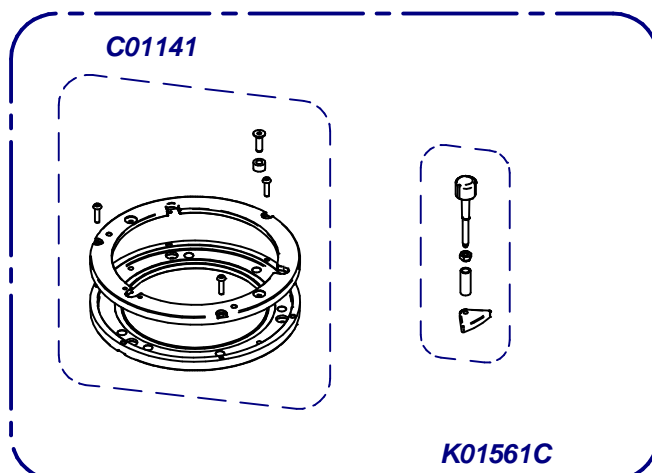

Sis. Paralel / Parallel Sys.