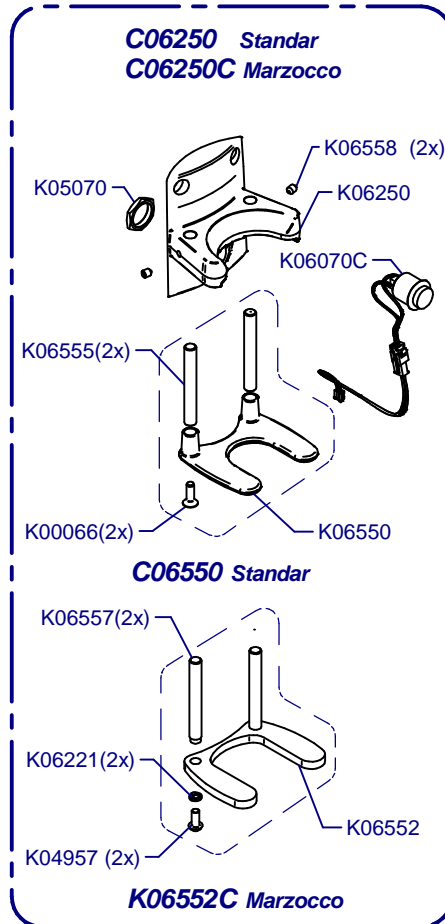

E10 Essential Conic On Demand

Updated 21/10/2020

| | | |
|--------|---------|--------|
| K00133 | K01330 | K00424 |
| CEE | CEE SGS | SUIZA |
| K03369 | K00367 | K00113 |
| AUST | UK | USA |

E10 Essential Conic On Demand

Updated 21/10/2020

**Tolva Café / Coffee Hopper
K01358**

Horquilla / Fork

**Portafilter
Detector**

Cover / Cover

E10 Essential Conic On Demand

Updated 21/10/2020

Molienda / Grind