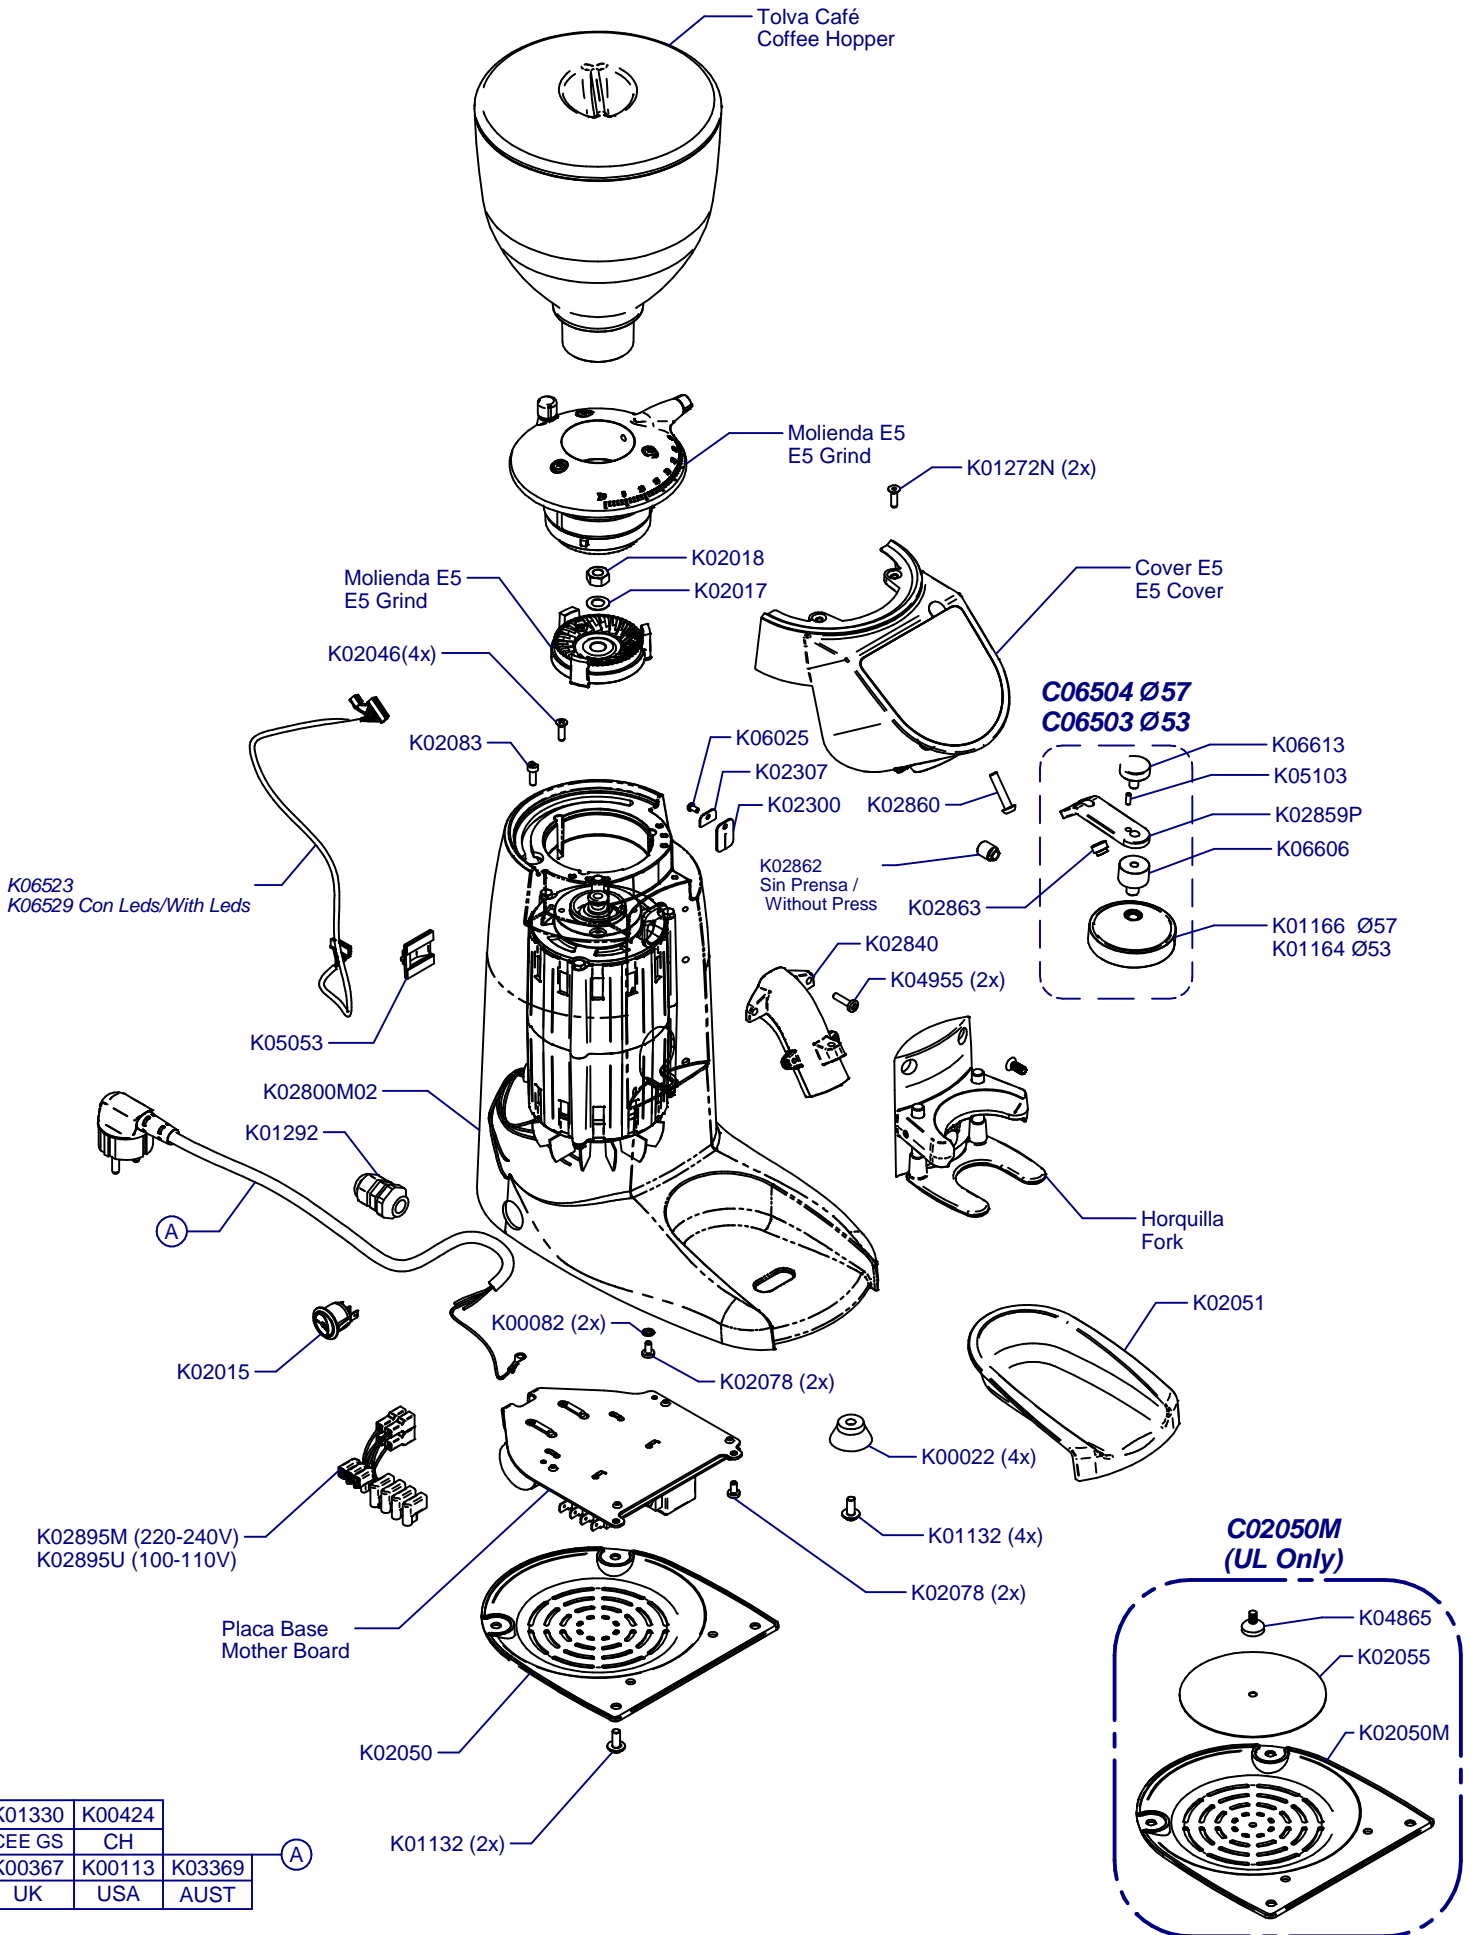

E5 Essential On Demand

Updated 17/03/2021

K01330	K00424	
CEE GS	CH	
K00367	K00113	K03369
UK	USA	AUST

Tolva Café / Coffee Hopper

**K02158 Standar
K02286 (300gr)**

Horquilla / Fork

**C06260 Standard
C06552C Marzocco**

**Portafilter
Detector**

C09886H01

Cover / Cover

K02850 (Sin Prensa ni Leds/Without Tamper & Leds)
K02852 (Con Prensa sin Leds/With Tamper & Without Leds)
K02855 (Con Leds sin Prensa/With Leds & Without Tamper)
K02854 (Con Prensa y Leds/With Tamper & Leds)

Placa Base / Mother Board

C00570 (220-240V)
C00575 (100-110V)