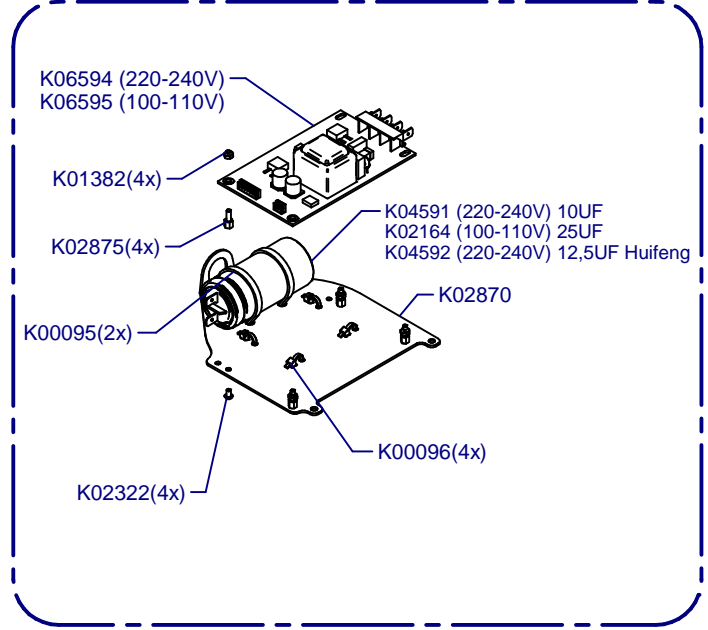

**Portafilter
Detector**

C09886H01

Cover / Cover

K02850 (Sin Prensa ni Leds/Without Tamper & Leds)
K02852 (Con Prensa sin Leds/With Tamper & Without Leds)
K02855 (Con Leds sin Prensa/With Leds & Without Tamper)
K02854 (Con Prensa y Leds/With Tamper & Leds)

Placa Base / Mother Board

C00570 (220-240V)
C00575 (100-110V)