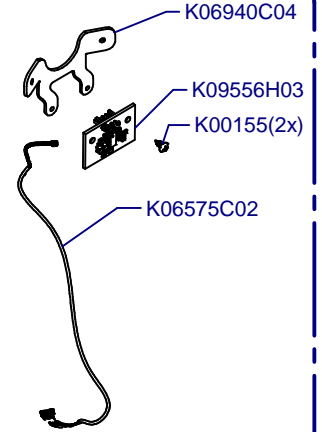

E5 Essential On Demand

Updated 17/03/2021

K01330	K00424	
CEE GS	CH	
K00367	K00113	K03369
UK	USA	AUST

Tolva Café / Coffee Hopper

**K02158 Standar
K02286 (300gr)**

Horquilla / Fork

**C06260 Standard
C06552C Marzocco**

**Portafilter
Detector**

C09886H01

Cover / Cover

K02850 (Sin Prensa ni Leds/Without Tamper & Leds)
K02852 (Con Prensa sin Leds/With Tamper & Without Leds)
K02855 (Con Leds sin Prensa/With Leds & Without Tamper)
K02854 (Con Prensa y Leds/With Tamper & Leds)

Placa Base / Mother Board

C00570 (220-240V)
C00575 (100-110V)