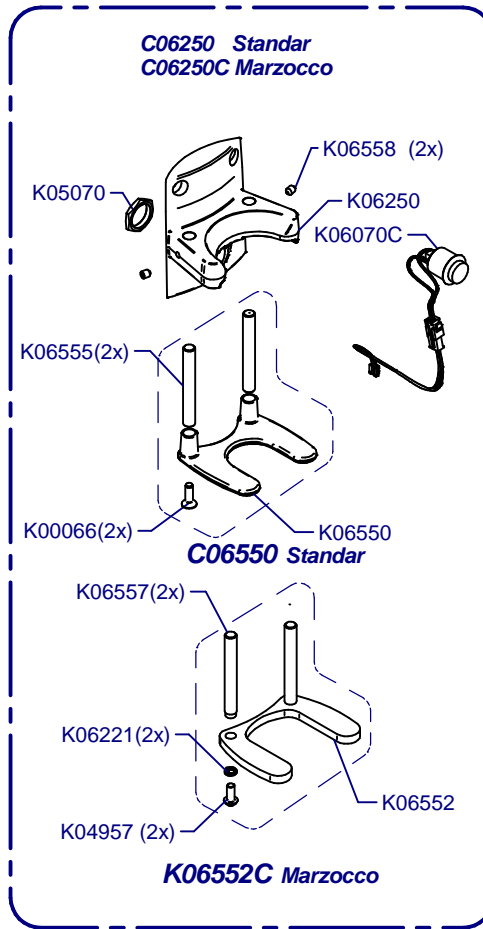

E6 Essential On Demand

Updated 03/11/2020

K00133	K01330	K00424
CEE	CEE SGS	SUIZA
K03369	K00367	K00113
AUST	UK	USA

**Tolva Café / Coffee Hopper
K01358**

Horquilla / Fork

**Portafilter
Detector**

Cover / Cover

C06601O02 50Hz Compak 1-2
C06615O02 60Hz Compak 1-2
C06601V02 50Hz Compak 1-2-3
C06615V02 60Hz Compak 1-2-3
C06717V01 50Hz Scale Compak
C06720V01 60Hz Scale Compak

Molienda / Grind

K06899C Red Speed
 K06499C White
 K06489C With Scale & 110V 60Hz

Placa Base / Mother Board

C00500 (220-240V)
C00505 (100-110V)

Sis. Paralel / Parallel Sys.

Sis. Punto a Punto / Stepped Sys.

Balanza / Scale

(*) Porta Filters with Diagonal Fixing

C07434