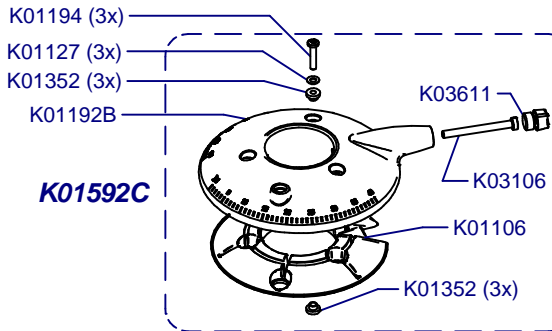

E6 Essential On Demand

Updated 03/11/2020

K00133	K01330	K00424
CEE	CEE SGS	SUIZA
K03369	K00367	K00113
AUST	UK	USA

**Tolva Café / Coffee Hopper
K01358**

Horquilla / Fork

**Portafilter
Detector**

Cover / Cover

C06601O02 50Hz Compak 1-2
C06615O02 60Hz Compak 1-2
C06601V02 50Hz Compak 1-2-3
C06615V02 60Hz Compak 1-2-3
C06717V01 50Hz Scale Compak
C06720V01 60Hz Scale Compak

Molienda / Grind

K06899C Red Speed
 K06499C White
 K06489C With Scale & 110V 60Hz

Placa Base / Mother Board

C00500 (220-240V)
C00505 (100-110V)

Sis. Paralel / Parallel Sys.

Sis. Punto a Punto / Stepped Sys.

Balanza / Scale

(*) Porta Filters with Diagonal Fixing

C07434