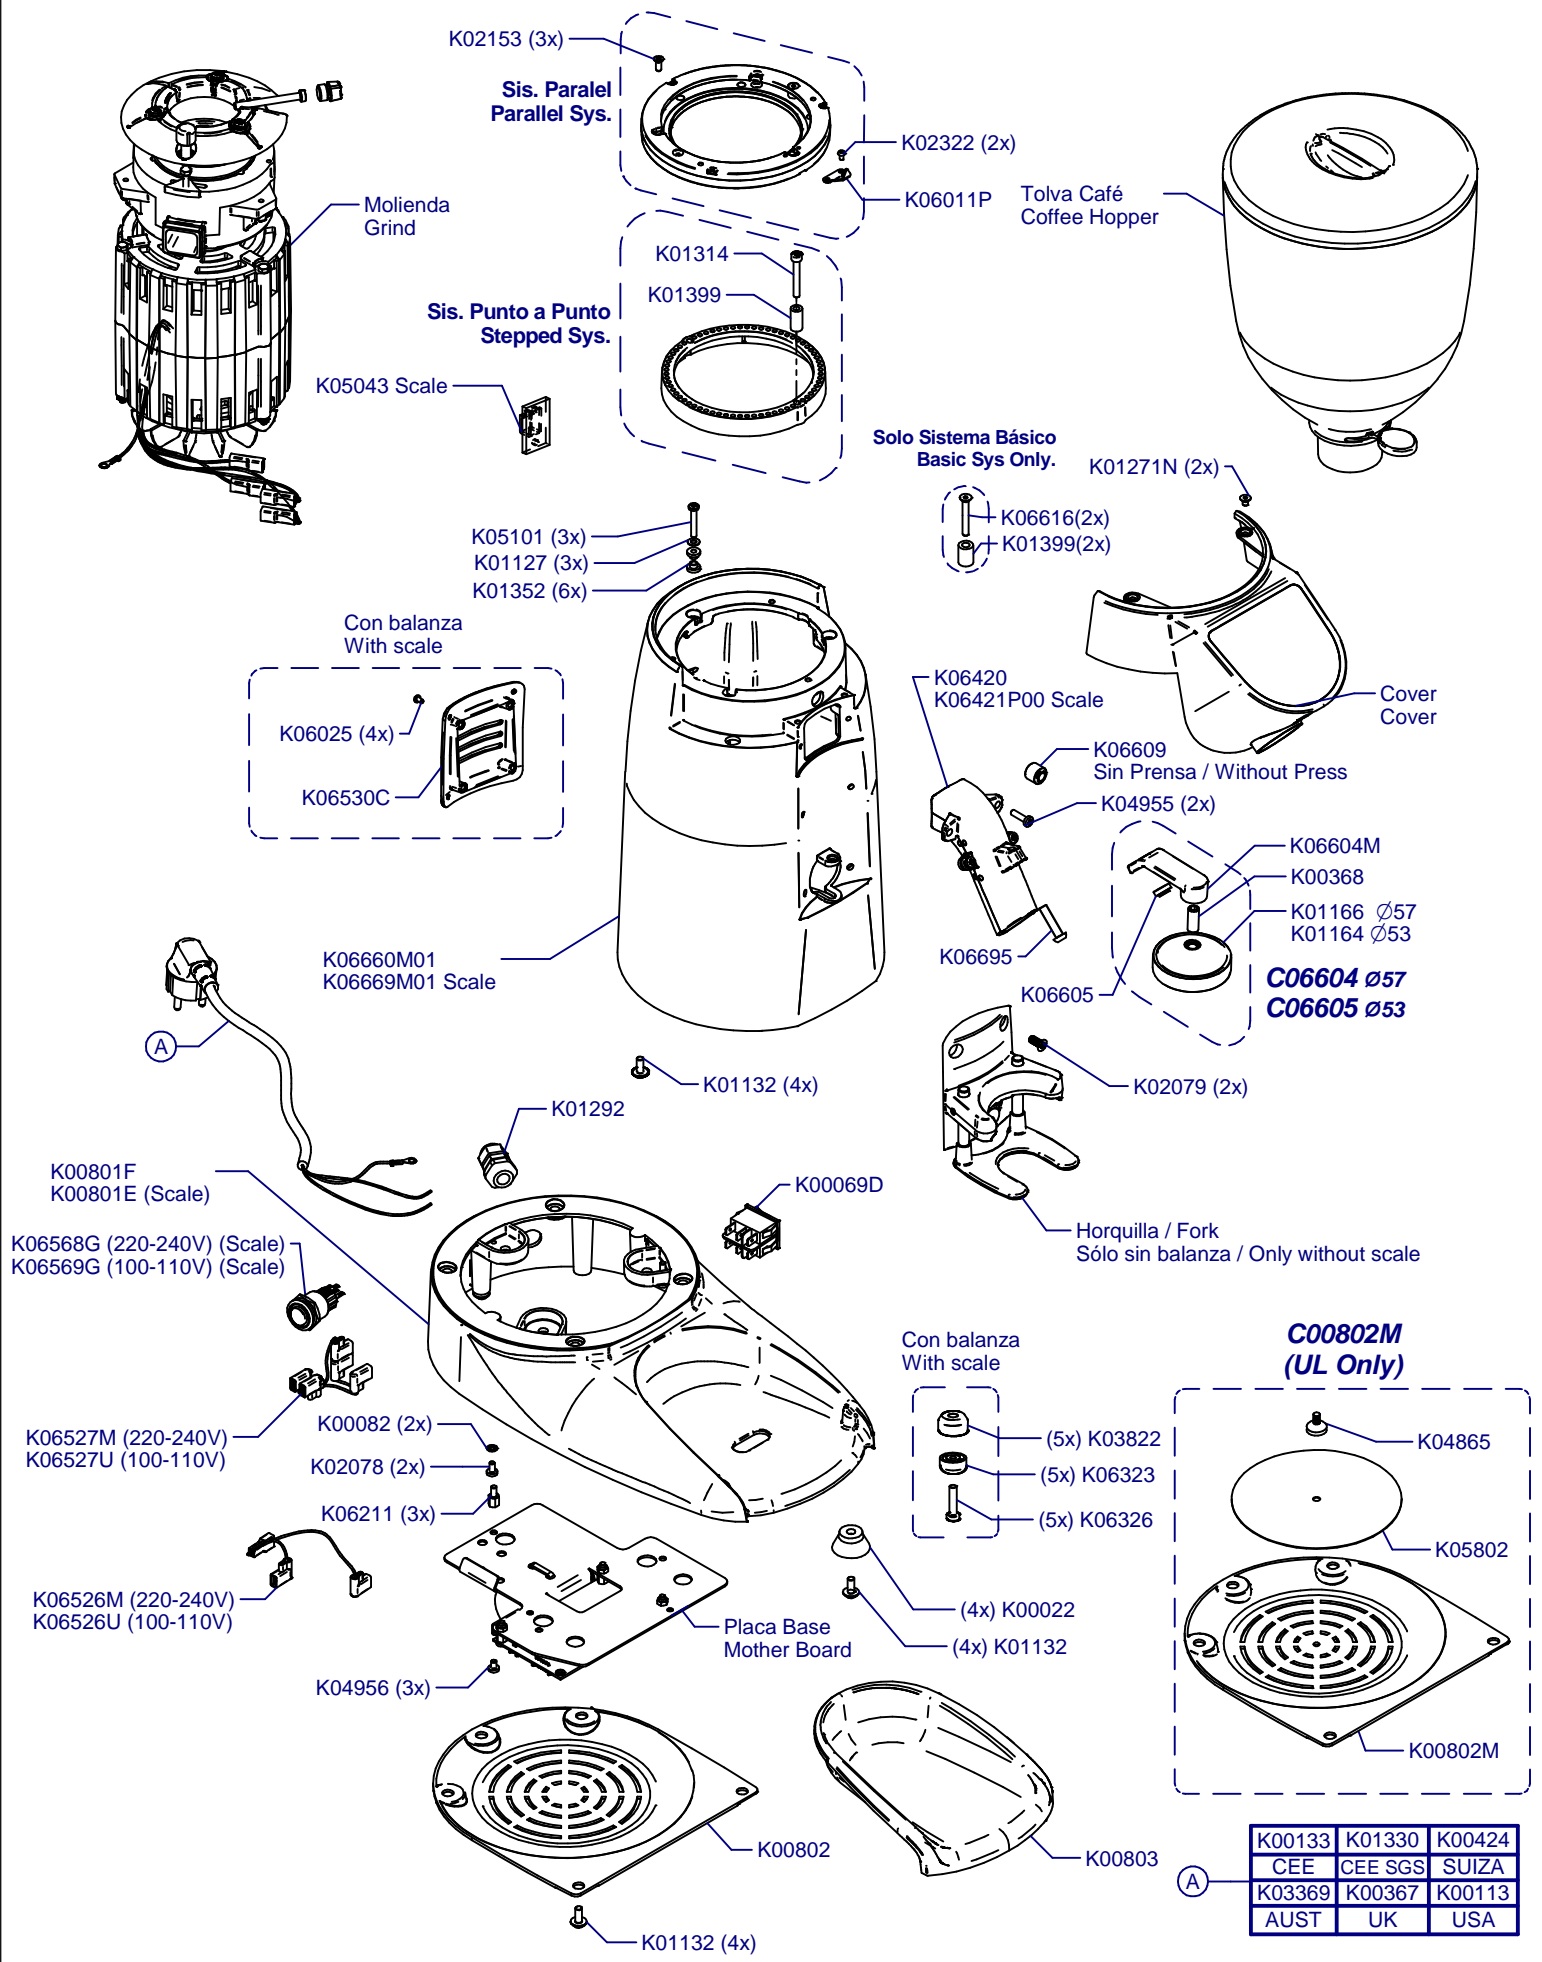

E6 Essential On Demand

Updated 03/11/2020

K00133	K01330	K00424
CEE	CEE SGS	SUIZA
K03369	K00367	K00113
AUST	UK	USA

**Tolva Café / Coffee Hopper
K01358**

Horquilla / Fork

**Portafilter
Detector**

Cover / Cover

Placa Base / Mother Board

C00500 (220-240V)
C00505 (100-110V)

Sis. Paralel / Parallel Sys.

Sis. Punto a Punto / Stepped Sys.

Balanza / Scale

(*) Porta Filters with Diagonal Fixing

C07434