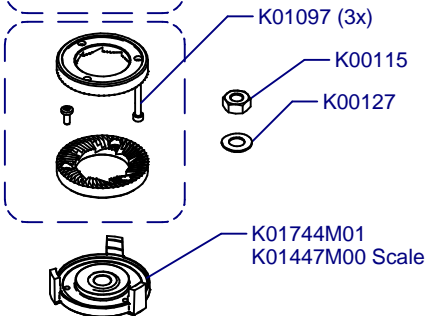

E6 Essential On Demand

Updated 03/11/2020

K00133	K01330	K00424
CEE	CEE SGS	SUIZA
K03369	K00367	K00113
AUST	UK	USA

**Tolva Café / Coffee Hopper
K01358**

Horquilla / Fork

**Portafilter
Detector**

Cover / Cover

C06601O02 50Hz Compak 1-2
C06615O02 60Hz Compak 1-2
C06601V02 50Hz Compak 1-2-3
C06615V02 60Hz Compak 1-2-3
C06717V01 50Hz Scale Compak
C06720V01 60Hz Scale Compak

Molienda / Grind

K06899C Red Speed
 K06499C White
 K06489C With Scale & 110V 60Hz

Placa Base / Mother Board

C00500 (220-240V)
C00505 (100-110V)

Sis. Paralel / Parallel Sys.

Sis. Punto a Punto / Stepped Sys.

Balanza / Scale

(*) Porta Filters with Diagonal Fixing

C07434