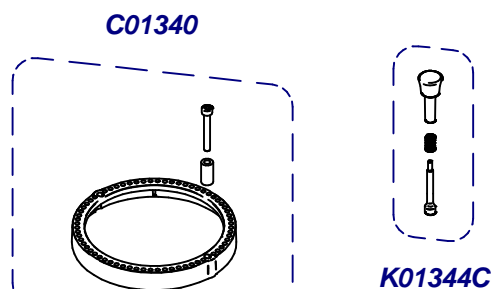

Placa Base / Mother Board

C00500 (220-240V)
C00505 (100-110V)

Sis. Paralel / Parallel Sys.

Sis. Punto a Punto / Stepped Sys.

Balanza / Scale

(*) Porta Filters with Diagonal Fixing

C07434