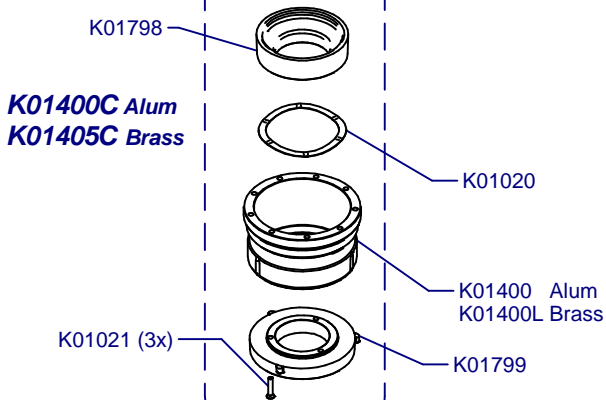

E6 Essential On Demand

Updated 03/11/2020

K00133	K01330	K00424
CEE	CEE SGS	SUIZA
K03369	K00367	K00113
AUST	UK	USA

**Tolva Café / Coffee Hopper
K01358**

Horquilla / Fork

**Portafilter
Detector**

Cover / Cover

C06601O02 50Hz Compak 1-2
C06615O02 60Hz Compak 1-2
C06601V02 50Hz Compak 1-2-3
C06615V02 60Hz Compak 1-2-3
C06717V01 50Hz Scale Compak
C06720V01 60Hz Scale Compak

Molienda / Grind

K06899C Red Speed
 K06499C White
 K06489C With Scale & 110V 60Hz

Placa Base / Mother Board

C00500 (220-240V)
C00505 (100-110V)

Sis. Paralel / Parallel Sys.

Sis. Punto a Punto / Stepped Sys.

Balanza / Scale

(*) Porta Filters with Diagonal Fixing

C07434