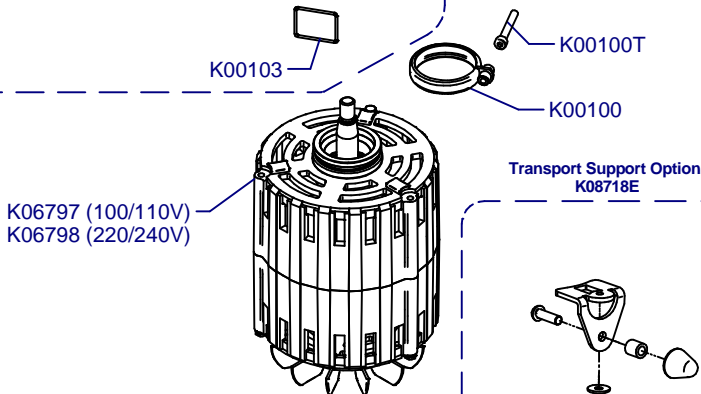

E6 Essential On Demand

Updated 03/11/2020

K00133	K01330	K00424
CEE	CEE SGS	SUIZA
K03369	K00367	K00113
AUST	UK	USA

**Tolva Café / Coffee Hopper
K01358**

Horquilla / Fork

**Portafilter
Detector**

Cover / Cover

Placa Base / Mother Board

C00500 (220-240V)
C00505 (100-110V)

Sis. Paralel / Parallel Sys.

Sis. Punto a Punto / Stepped Sys.

Balanza / Scale

(*) Porta Filters with Diagonal Fixing

C07434