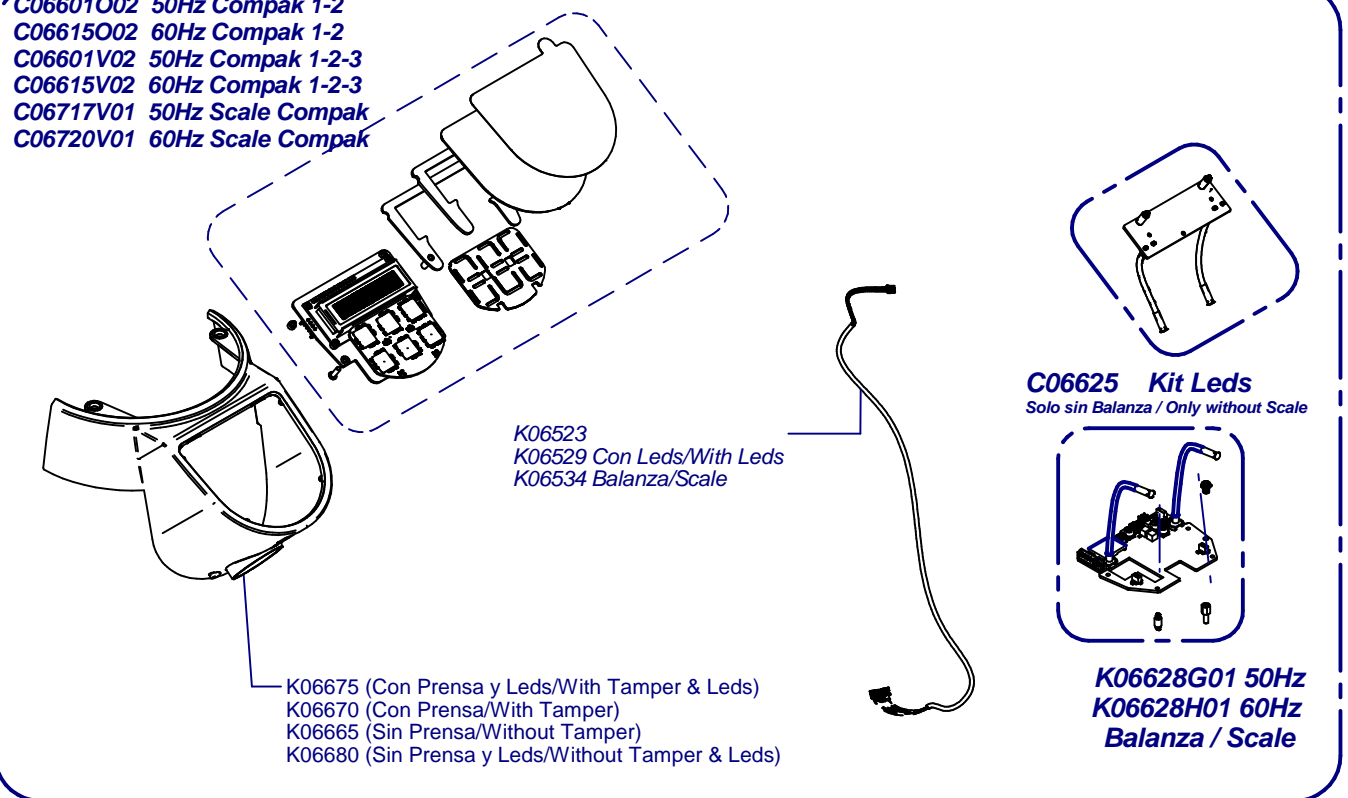

E6 Essential On Demand

Updated 03/11/2020

K00133	K01330	K00424
CEE	CEE SGS	SUIZA
K03369	K00367	K00113
AUST	UK	USA

**Tolva Café / Coffee Hopper
K01358**

Horquilla / Fork

**Portafilter
Detector**

Cover / Cover

C06601O02 50Hz Compak 1-2
C06615O02 60Hz Compak 1-2
C06601V02 50Hz Compak 1-2-3
C06615V02 60Hz Compak 1-2-3
C06717V01 50Hz Scale Compak
C06720V01 60Hz Scale Compak

Molienda / Grind

K06899C Red Speed
 K06499C White
 K06489C With Scale & 110V 60Hz

Placa Base / Mother Board

C00500 (220-240V)
C00505 (100-110V)

Sis. Paralel / Parallel Sys.

Sis. Punto a Punto / Stepped Sys.

Balanza / Scale

(*) Porta Filters with Diagonal Fixing

C07434