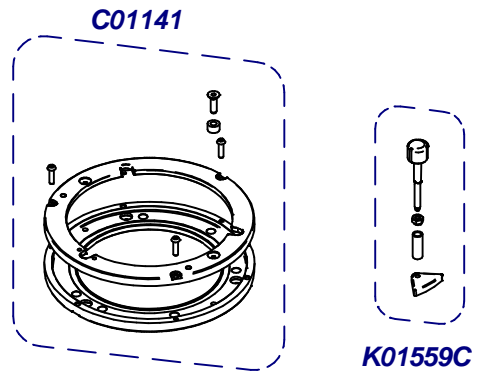

Placa Base / Mother Board

C00500 (220-240V)
C00505 (100-110V)

Sis. Paralel / Parallel Sys.

Sis. Punto a Punto / Stepped Sys.

Balanza / Scale

(*) Porta Filters with Diagonal Fixing

C07434