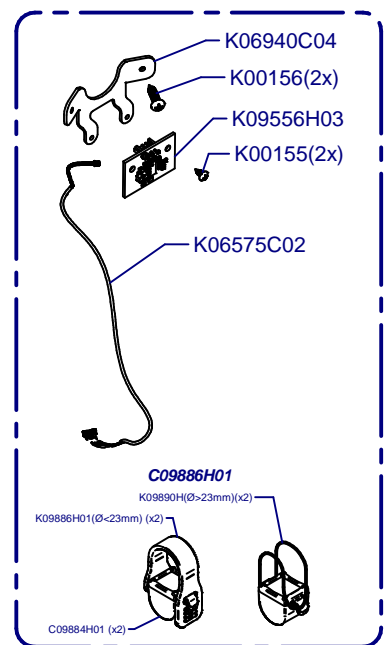

E6 Essential On Demand

Updated 03/11/2020

K00133	K01330	K00424
CEE	CEE SGS	SUIZA
K03369	K00367	K00113
AUST	UK	USA

**Tolva Café / Coffee Hopper
K01358**

Horquilla / Fork

**Portafilter
Detector**

Cover / Cover

C06601O02 50Hz Compak 1-2
C06615O02 60Hz Compak 1-2
C06601V02 50Hz Compak 1-2-3
C06615V02 60Hz Compak 1-2-3
C06717V01 50Hz Scale Compak
C06720V01 60Hz Scale Compak

Molienda / Grind

K06899C Red Speed
 K06499C White
 K06489C With Scale & 110V 60Hz

Placa Base / Mother Board

C00500 (220-240V)
C00505 (100-110V)

Sis. Paralel / Parallel Sys.

Sis. Punto a Punto / Stepped Sys.

Balanza / Scale

(*) Porta Filters with Diagonal Fixing

C07434