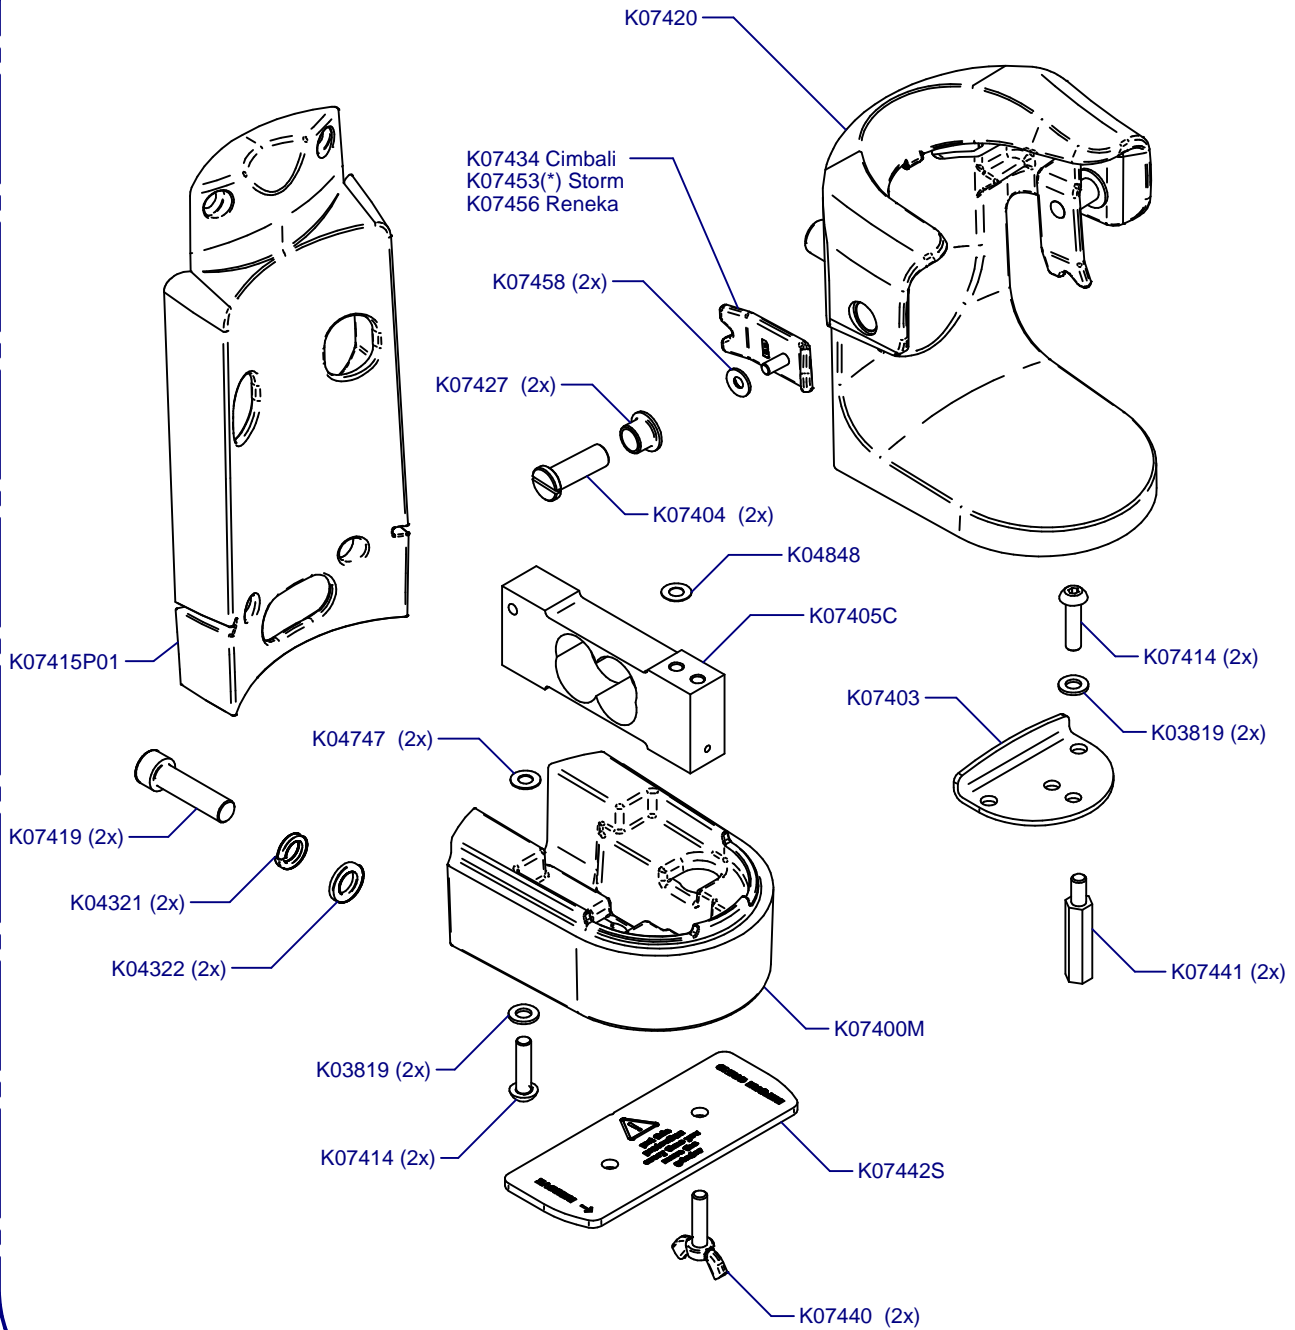

Placa Base / Mother Board

C00500 (220-240V)
C00505 (100-110V)

Sis. Paralel / Parallel Sys.

Sis. Punto a Punto / Stepped Sys.

Balanza / Scale

(*) Porta Filters with Diagonal Fixing

C07434