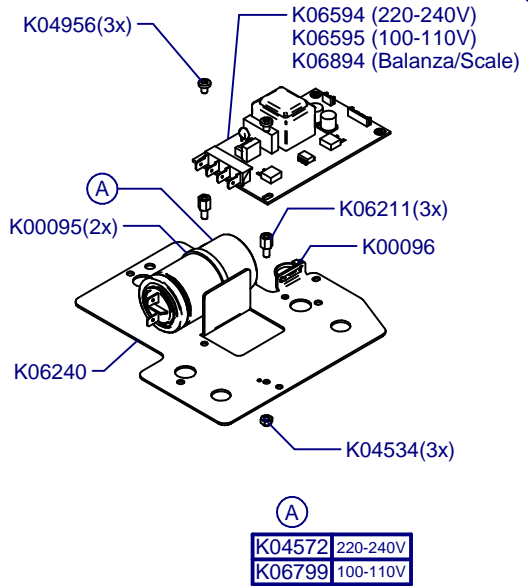

C06601O02 50Hz Compak 1-2
C06615O02 60Hz Compak 1-2
C06601V02 50Hz Compak 1-2-3
C06615V02 60Hz Compak 1-2-3
C06717V01 50Hz Scale Compak
C06720V01 60Hz Scale Compak

Molienda / Grind

K06899C Red Speed
 K06499C White
 K06489C With Scale & 110V 60Hz

Placa Base / Mother Board

C00500 (220-240V)
C00505 (100-110V)

Sis. Paralel / Parallel Sys.

Sis. Punto a Punto / Stepped Sys.

Balanza / Scale

(*) Porta Filters with Diagonal Fixing

C07434