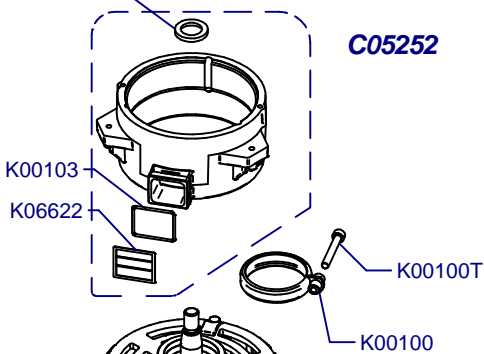

C06625 Kit Leds

Solo sin Balanza / Only without Scale

K06628G01 50Hz
K06628H01 60Hz
Balanza / Scale

K06675 (Con Prensa y Leds/With Tamper & Leds)
K06670 (Con Prensa/With Tamper)
K06665 (Sin Prensa/Without Tamper)
K06680 (Sin Prensa y Leds/Without Tamper & Leds)

K06523
K06529 Con Leds/With Leds
K06534 Con Balanza/ With Scale

Molienda / Grind

C00638 = K03408C + K07102C Alum

C00639 = K03420C + K07102C Bras

C00638N = C03508N + K07102C Ni

Placa Base / Mother Board

(A)	K04572	220-240V
	K06799	100-110V

C00500 (220-240V)
C00505 (100-110V)

Sis. Paralel / Parallel Sys.

Sis. Punto a Punto / Stepped Sys.

Balanza / Scale

(*) Porta Filters with Diagonal Fixing

C07434