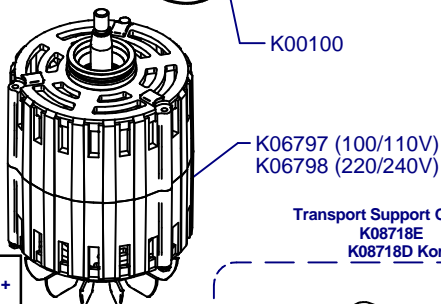

C06625 Kit Leds

Solo sin Balanza / Only without Scale

K06628G01 50Hz
K06628H01 60Hz
Balanza / Scale

K06675 (Con Prensa y Leds/With Tamper & Leds)
K06670 (Con Prensa/With Tamper)
K06665 (Sin Prensa/Without Tamper)
K06680 (Sin Prensa y Leds/Without Tamper & Leds)

K06523
K06529 Con Leds/With Leds
K06534 Con Balanza/ With Scale

Molienda / Grind

C00638 = K03408C + K07102C Alum

C00639 = K03420C + K07102C Bras

C00638N = C03508N + K07102C Ni

Placa Base / Mother Board

(A)	K04572	220-240V
	K06799	100-110V

C00500 (220-240V)
C00505 (100-110V)

Sis. Paralel / Parallel Sys.

Sis. Punto a Punto / Stepped Sys.

Balanza / Scale

(*) Porta Filters with Diagonal Fixing

C07434