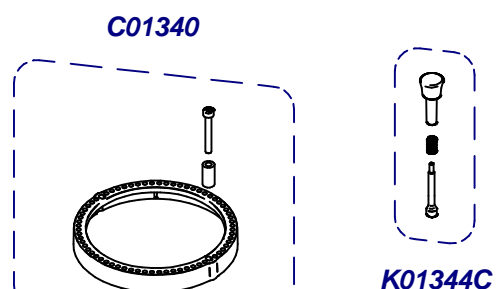

K06523
K06529 Con Leds/With Leds
K06534 Con Balanza/ With Scale

Molienda / Grind

C00638 = K03408C + K07102C Alum

C00639 = K03420C + K07102C Bras

C00638N = C03508N + K07102C Ni

Placa Base / Mother Board

(A)	K04572	220-240V
	K06799	100-110V

C00500 (220-240V)
C00505 (100-110V)

Sis. Paralel / Parallel Sys.

Sis. Punto a Punto / Stepped Sys.

Balanza / Scale

(*) Porta Filters with Diagonal Fixing

C07434