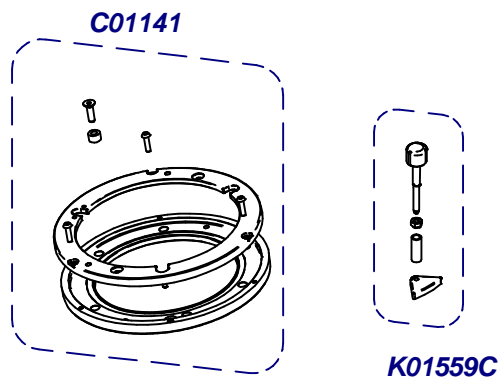

K06523
K06529 Con Leds/With Leds
K06534 Con Balanza/ With Scale

Molienda / Grind

C00638 = K03408C + K07102C Alum

C00639 = K03420C + K07102C Bras

C00638N = C03508N + K07102C Ni

Placa Base / Mother Board

(A)	K04572	220-240V
	K06799	100-110V

C00500 (220-240V)
C00505 (100-110V)

Sis. Paralel / Parallel Sys.

Sis. Punto a Punto / Stepped Sys.

Balanza / Scale

(*) Porta Filters with Diagonal Fixing

C07434