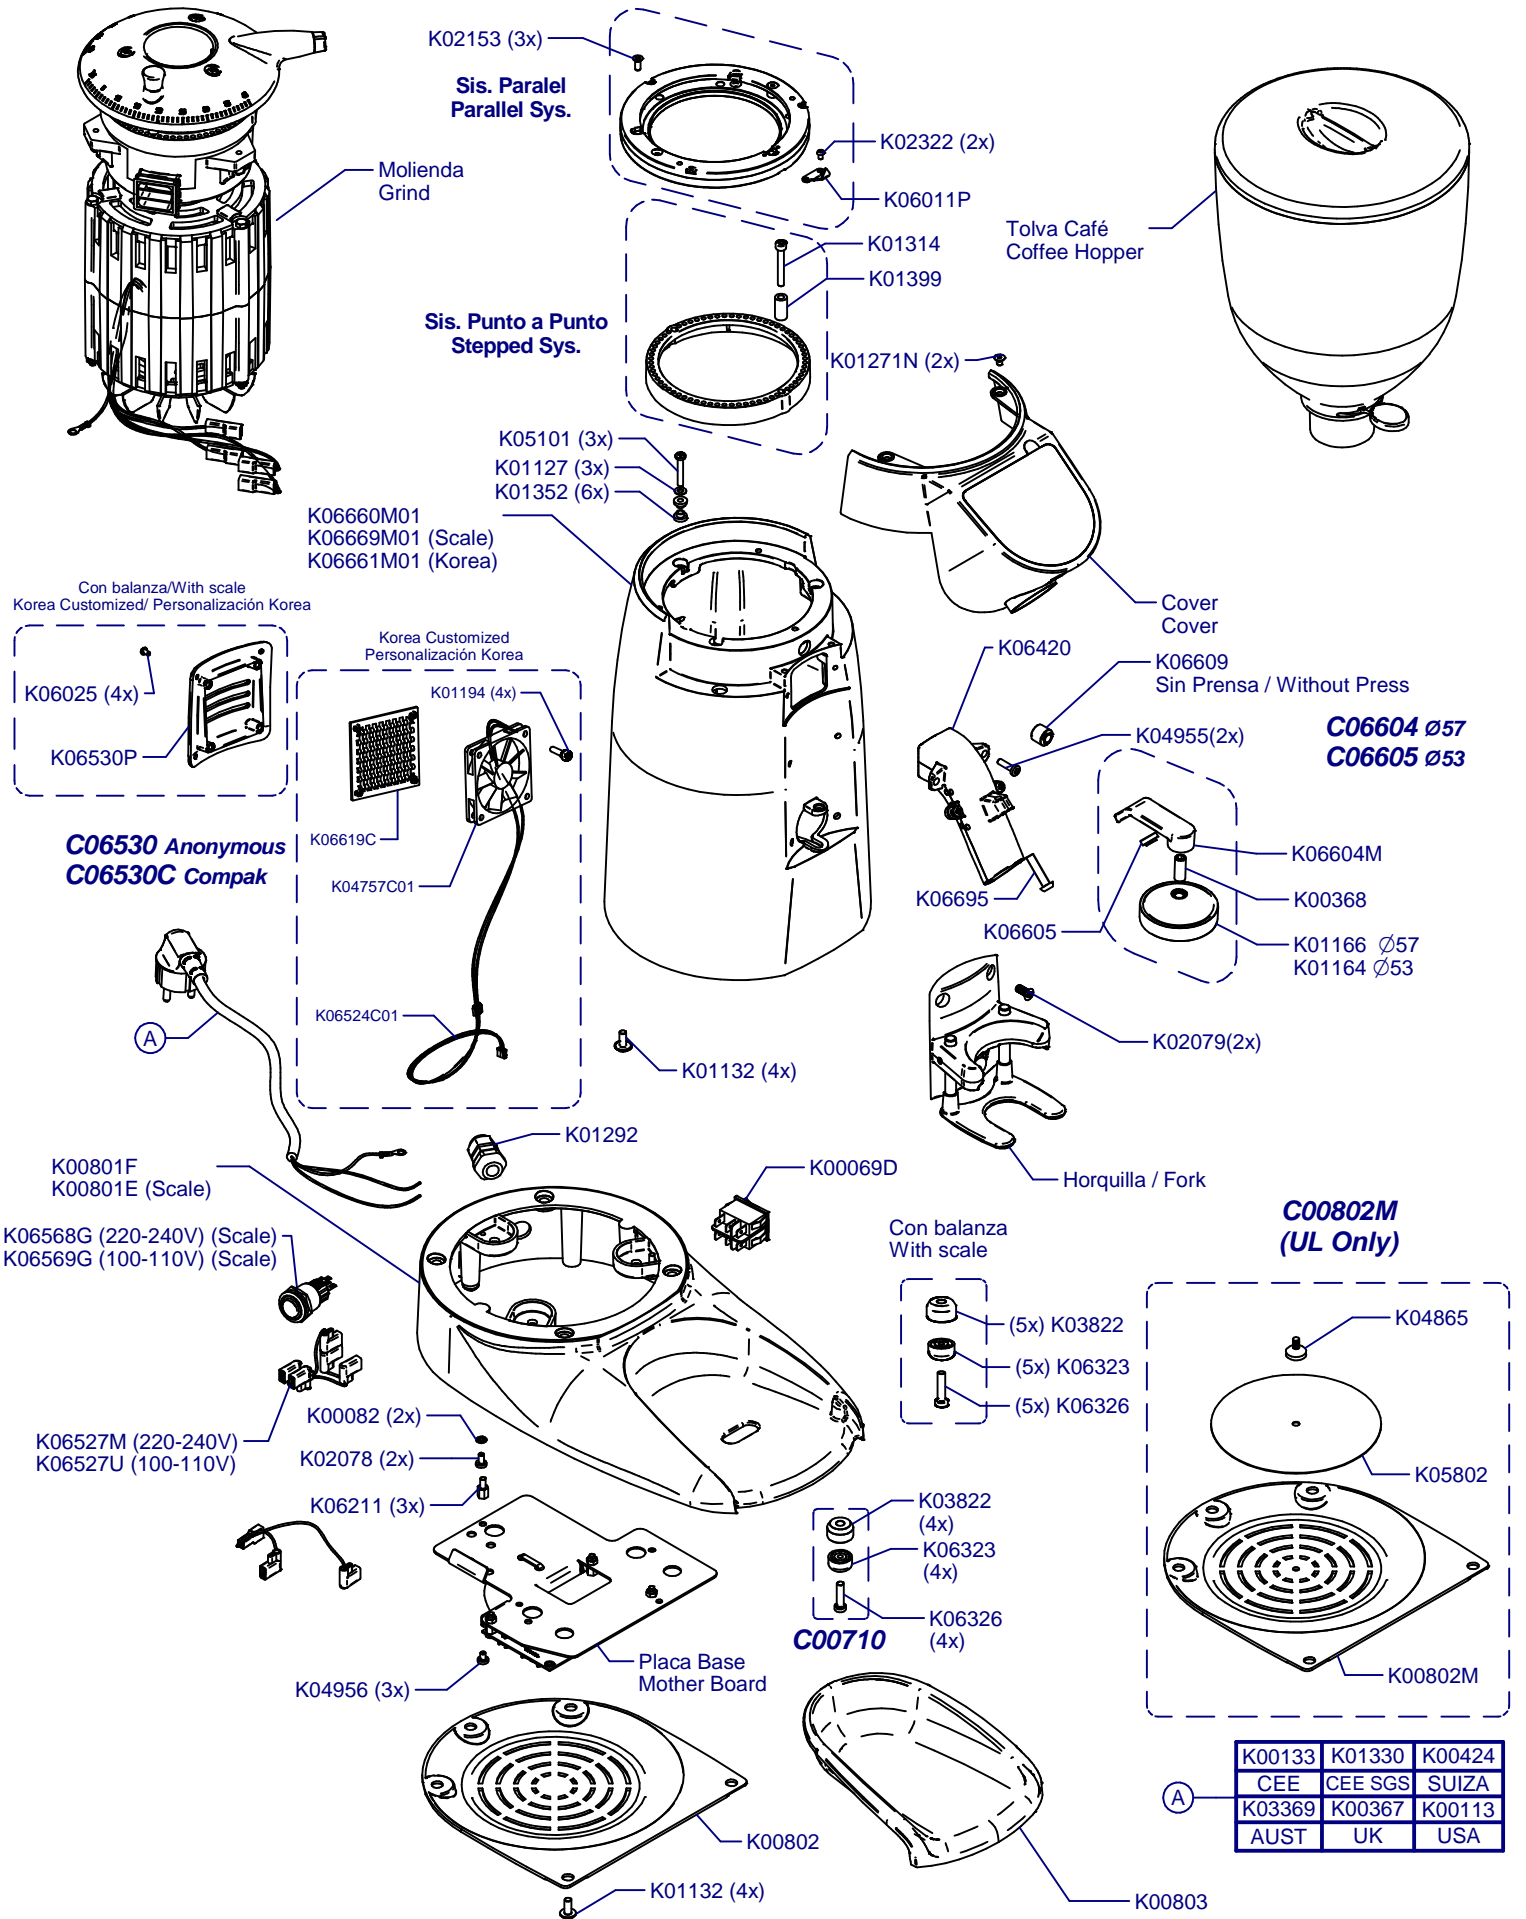

E8 Essential On Demand

Updated 03/11/2020

Tolva Café / Coffee Hopper

K01358

Horquilla / Fork

Portafilter Detector

Cover / Cover

- C06601O02 50Hz Compak 1-2
- C06615O02 60Hz Compak 1-2
- C06601V02 50Hz Compak 1-2-3
- C06615V02 60Hz Compak 1-2-3
- C06717V01 50Hz Scale Compak
- C06720V01 60Hz Scale Compak

C06625 Kit Leds

Solo sin Balanza / Only without Scale

K06628G01 50Hz
K06628H01 60Hz
Balanza / Scale

K06675 (Con Prensa y Leds/With Tamper & Leds)
K06670 (Con Prensa/With Tamper)
K06665 (Sin Prensa/Without Tamper)
K06680 (Sin Prensa y Leds/Without Tamper & Leds)

K06523
K06529 Con Leds/With Leds
K06534 Con Balanza/ With Scale

Molienda / Grind

C00638 = K03408C + K07102C Alum

C00639 = K03420C + K07102C Bras

C00638N = C03508N + K07102C Ni

Placa Base / Mother Board

(A)	K04572	220-240V
	K06799	100-110V

C00500 (220-240V)
C00505 (100-110V)

Sis. Paralel / Parallel Sys.

Sis. Punto a Punto / Stepped Sys.

Balanza / Scale

(*) Porta Filters with Diagonal Fixing

C07434