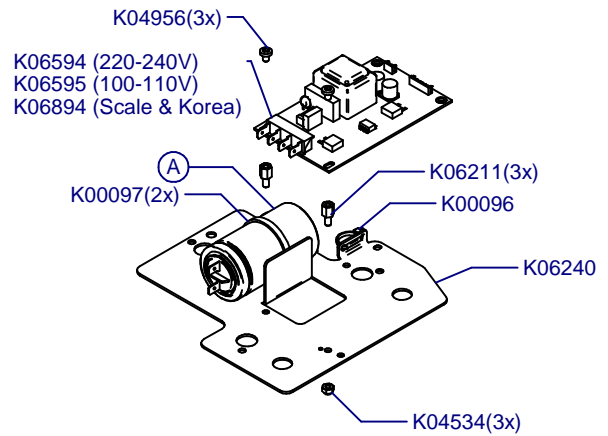

K06523
K06529 Con Leds/With Leds
K06534 Con Balanza/ With Scale

Molienda / Grind

C00638 = K03408C + K07102C Alum

C00639 = K03420C + K07102C Bras

C00638N = C03508N + K07102C Ni

Placa Base / Mother Board

(A)	K04572	220-240V
	K06799	100-110V

C00500 (220-240V)
C00505 (100-110V)

Sis. Paralel / Parallel Sys.

Sis. Punto a Punto / Stepped Sys.

Balanza / Scale

(*) Porta Filters with Diagonal Fixing

C07434