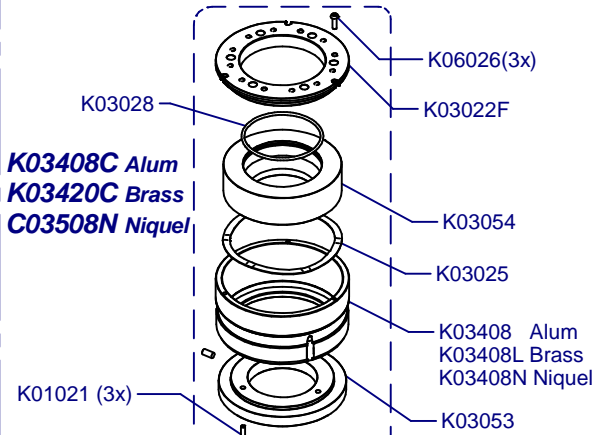

C06625 Kit Leds

Solo sin Balanza / Only without Scale

K06628G01 50Hz
K06628H01 60Hz
Balanza / Scale

K06675 (Con Prensa y Leds/With Tamper & Leds)
K06670 (Con Prensa/With Tamper)
K06665 (Sin Prensa/Without Tamper)
K06680 (Sin Prensa y Leds/Without Tamper & Leds)

K06523
K06529 Con Leds/With Leds
K06534 Con Balanza/ With Scale

Molienda / Grind

C00638 = K03408C + K07102C Alum

C00639 = K03420C + K07102C Bras

C00638N = C03508N + K07102C Ni

Placa Base / Mother Board

(A)	K04572	220-240V
	K06799	100-110V

C00500 (220-240V)
C00505 (100-110V)

Sis. Paralel / Parallel Sys.

Sis. Punto a Punto / Stepped Sys.

Balanza / Scale

(*) Porta Filters with Diagonal Fixing

C07434