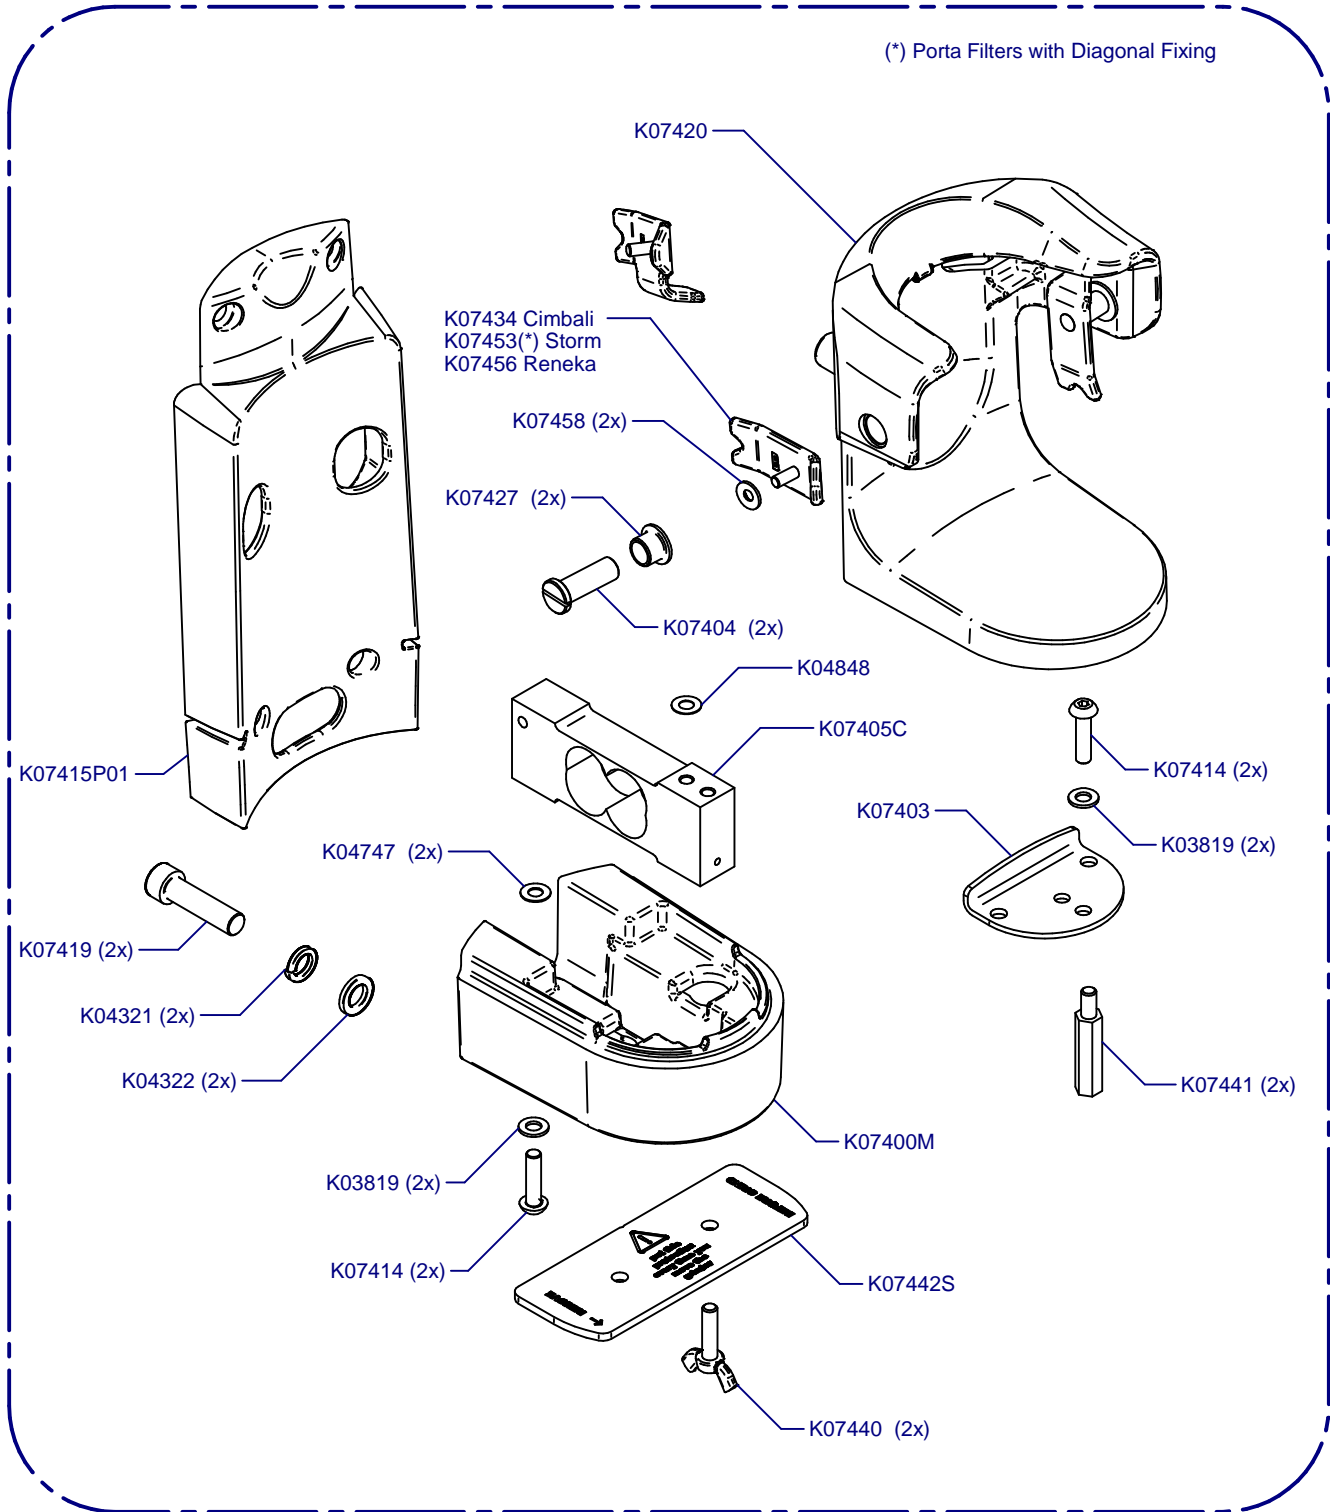

C00500 (220-240V)
C00505 (100-110V)

Sis. Paralel / Parallel Sys.

Sis. Punto a Punto / Stepped Sys.

Balanza / Scale

(*) Porta Filters with Diagonal Fixing

C07434