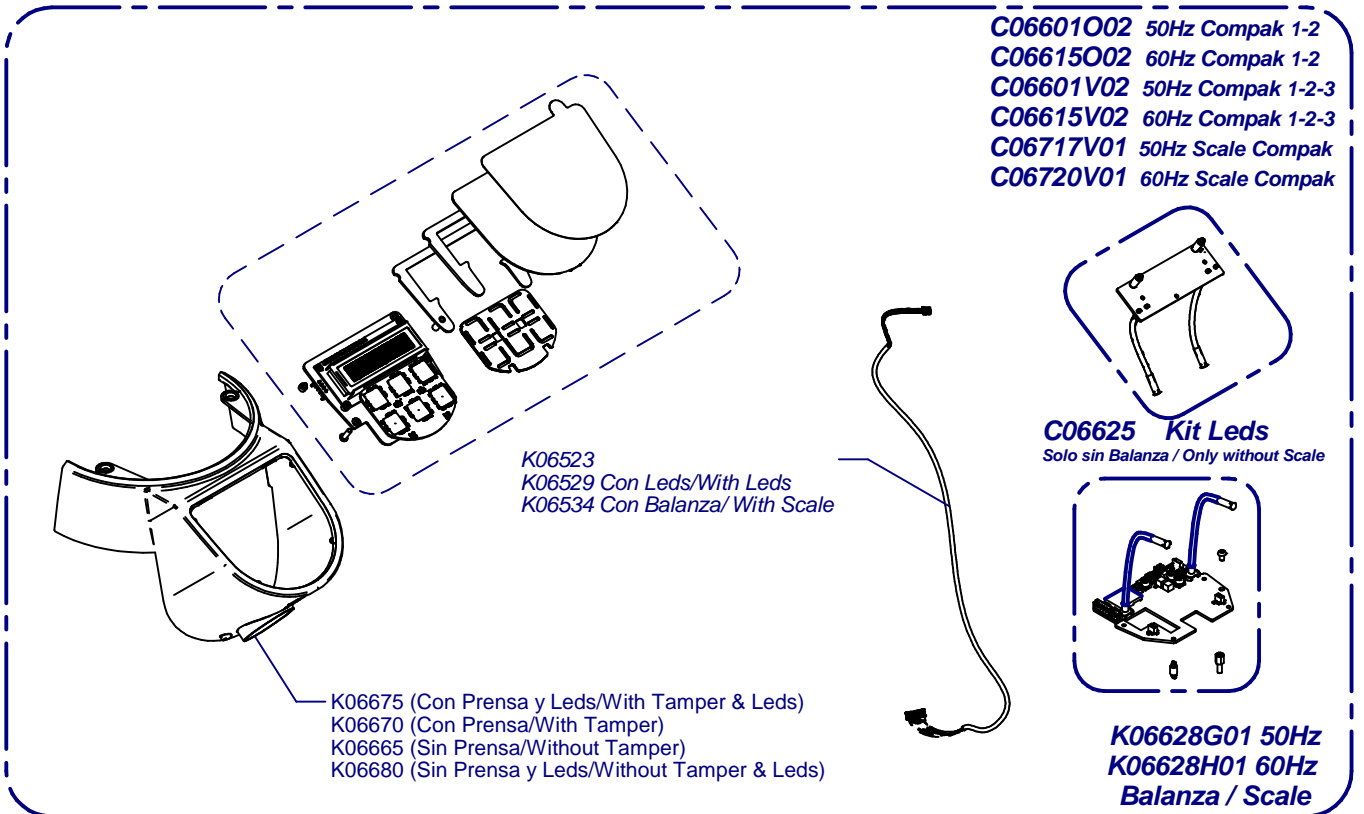

E8 Essential On Demand

Updated 03/11/2020

Tolva Café / Coffee Hopper

K01358

Horquilla / Fork

Portafilter Detector

Cover / Cover

- C06601O02 50Hz Compak 1-2
- C06615O02 60Hz Compak 1-2
- C06601V02 50Hz Compak 1-2-3
- C06615V02 60Hz Compak 1-2-3
- C06717V01 50Hz Scale Compak
- C06720V01 60Hz Scale Compak

C06625 Kit Leds

Solo sin Balanza / Only without Scale

K06628G01 50Hz
K06628H01 60Hz
Balanza / Scale

K06675 (Con Prensa y Leds/With Tamper & Leds)
K06670 (Con Prensa/With Tamper)
K06665 (Sin Prensa/Without Tamper)
K06680 (Sin Prensa y Leds/Without Tamper & Leds)

K06523
K06529 Con Leds/With Leds
K06534 Con Balanza/ With Scale

Molienda / Grind

C00638 = K03408C + K07102C Alum

C00639 = K03420C + K07102C Bras

C00638N = C03508N + K07102C Ni

Placa Base / Mother Board

(A)	K04572	220-240V
	K06799	100-110V

C00500 (220-240V)
C00505 (100-110V)

Sis. Paralel / Parallel Sys.

Sis. Punto a Punto / Stepped Sys.

Balanza / Scale

(*) Porta Filters with Diagonal Fixing

C07434