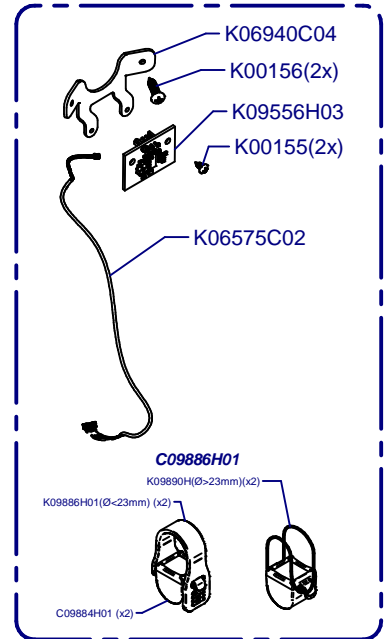

E8 Essential On Demand

Updated 03/11/2020

Tolva Café / Coffee Hopper

K01358

Horquilla / Fork

Portafilter Detector

Cover / Cover

- C06601O02 50Hz Compak 1-2
- C06615O02 60Hz Compak 1-2
- C06601V02 50Hz Compak 1-2-3
- C06615V02 60Hz Compak 1-2-3
- C06717V01 50Hz Scale Compak
- C06720V01 60Hz Scale Compak

C06625 Kit Leds

Solo sin Balanza / Only without Scale

K06628G01 50Hz
K06628H01 60Hz
Balanza / Scale

K06675 (Con Prensa y Leds/With Tamper & Leds)
K06670 (Con Prensa/With Tamper)
K06665 (Sin Prensa/Without Tamper)
K06680 (Sin Prensa y Leds/Without Tamper & Leds)

K06523
K06529 Con Leds/With Leds
K06534 Con Balanza/ With Scale

Molienda / Grind

C00638 = K03408C + K07102C Alum

C00639 = K03420C + K07102C Bras

C00638N = C03508N + K07102C Ni

Placa Base / Mother Board

(A)	K04572	220-240V
	K06799	100-110V

C00500 (220-240V)
C00505 (100-110V)

Sis. Paralel / Parallel Sys.

Sis. Punto a Punto / Stepped Sys.

Balanza / Scale

(*) Porta Filters with Diagonal Fixing

C07434