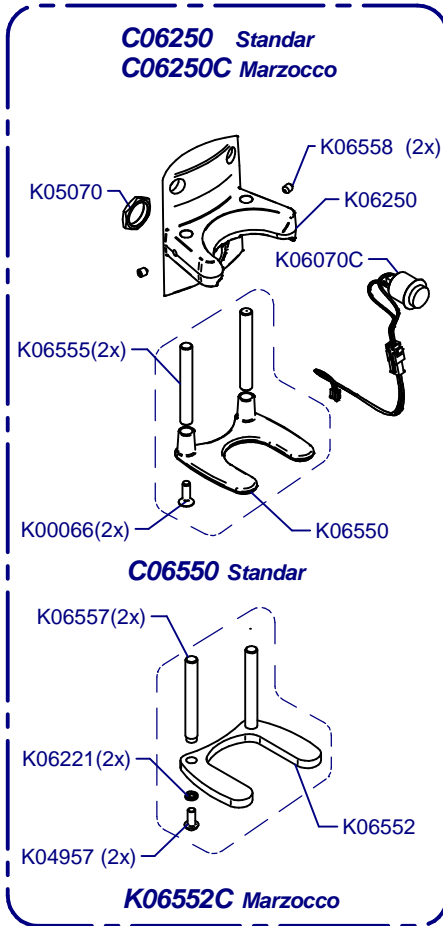

E8 Essential On Demand

Updated 03/11/2020

Tolva Café / Coffee Hopper

K01358

Horquilla / Fork

Portafilter Detector

Cover / Cover

- C06601O02 50Hz Compak 1-2
- C06615O02 60Hz Compak 1-2
- C06601V02 50Hz Compak 1-2-3
- C06615V02 60Hz Compak 1-2-3
- C06717V01 50Hz Scale Compak
- C06720V01 60Hz Scale Compak

C06625 Kit Leds

Solo sin Balanza / Only without Scale

K06628G01 50Hz
K06628H01 60Hz
Balanza / Scale

K06675 (Con Prensa y Leds/With Tamper & Leds)
K06670 (Con Prensa/With Tamper)
K06665 (Sin Prensa/Without Tamper)
K06680 (Sin Prensa y Leds/Without Tamper & Leds)

K06523
K06529 Con Leds/With Leds
K06534 Con Balanza/ With Scale

Molienda / Grind

C00638 = K03408C + K07102C Alum

C00639 = K03420C + K07102C Bras

C00638N = C03508N + K07102C Ni

Placa Base / Mother Board

(A)	K04572	220-240V
	K06799	100-110V

C00500 (220-240V)
C00505 (100-110V)

Sis. Paralel / Parallel Sys.

Sis. Punto a Punto / Stepped Sys.

Balanza / Scale

(*) Porta Filters with Diagonal Fixing

C07434