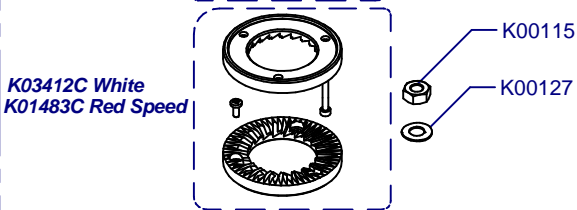

C06625 Kit Leds

Solo sin Balanza / Only without Scale

K06628G01 50Hz
K06628H01 60Hz
Balanza / Scale

K06675 (Con Prensa y Leds/With Tamper & Leds)
K06670 (Con Prensa/With Tamper)
K06665 (Sin Prensa/Without Tamper)
K06680 (Sin Prensa y Leds/Without Tamper & Leds)

K06523
K06529 Con Leds/With Leds
K06534 Con Balanza/ With Scale

Molienda / Grind

C00638 = K03408C + K07102C Alum

C00639 = K03420C + K07102C Bras

C00638N = C03508N + K07102C Ni

Placa Base / Mother Board

(A)	K04572	220-240V
	K06799	100-110V