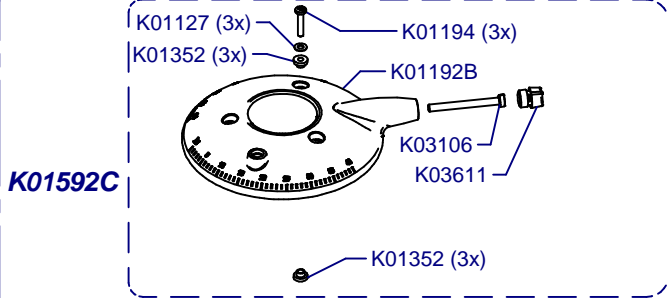

C06625 Kit Leds

Solo sin Balanza / Only without Scale

K06628G01 50Hz
K06628H01 60Hz
Balanza / Scale

K06675 (Con Prensa y Leds/With Tamper & Leds)
K06670 (Con Prensa/With Tamper)
K06665 (Sin Prensa/Without Tamper)
K06680 (Sin Prensa y Leds/Without Tamper & Leds)

K06523
K06529 Con Leds/With Leds
K06534 Con Balanza/ With Scale

Molienda / Grind

C00638 = K03408C + K07102C Alum

C00639 = K03420C + K07102C Bras

C00638N = C03508N + K07102C Ni

Placa Base / Mother Board

(A)	K04572	220-240V
	K06799	100-110V

C00500 (220-240V)
C00505 (100-110V)

Sis. Paralel / Parallel Sys.

Sis. Punto a Punto / Stepped Sys.

Balanza / Scale

(*) Porta Filters with Diagonal Fixing

C07434