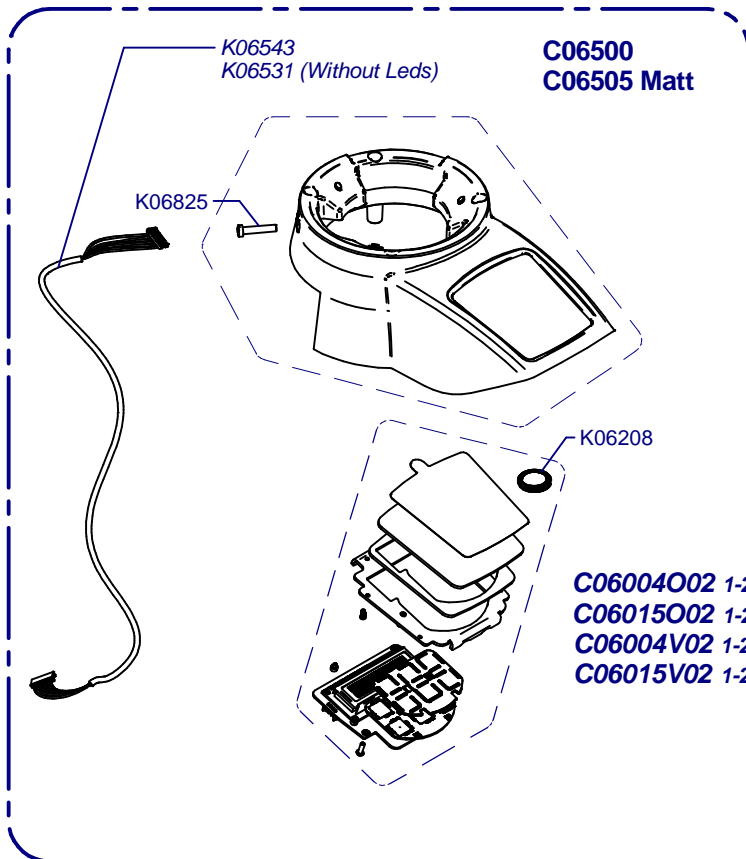

F10 Fresh Master Conic On Demand

Updated 21/10/2020

Tolva / Hopper

Horquilla / Fork

Cover / Cover

Regulador / Regulator

Portafilter Detector

F10 Fresh Master Conic On Demand

Updated 21/10/2020

Molienda / Grind

C00620 Aluminium

C00625 Brass

C00620N Niquel

K03178C Red Speed

K03078C Standard

C00615

K03271

K03057

K03815 (100/110V)
K03817 (220/240V)
K03818 (208/400V)

C00633 = C00620 + C00615 Alum
C00632 = C00625 + C00615 Bras
C00633N = C00620N + C00615 Ni

Placa Base / Mother Board

C00530 (220-240V)

C00535 (100-110V)

Prensa Regulable / Adjustable Tamper

C06756 Ø53 Right
C06757 Ø53 Left
C06758 Ø54 Right
C06759 Ø54 Left
C06760 Ø57 Right
C06761 Ø57 Left

C06746 Left
C06745 Right

C06743 Ø57
C06744 Ø54
C06755 Ø53