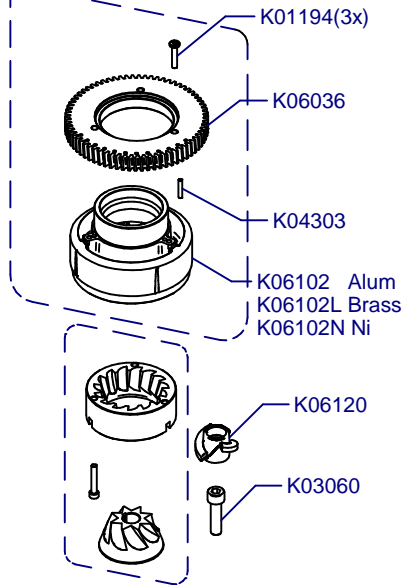

F10 Fresh Master Conic On Demand

Updated 21/10/2020

Tolva / Hopper

Horquilla / Fork

Cover / Cover

Regulador / Regulator

Portafilter Detector

F10 Fresh Master Conic On Demand

Updated 21/10/2020

Molienda / Grind

C00620 Aluminium

C00625 Brass

C00620N Niquel

K03178C Red Speed

K03078C Standard

C00615

K03271

K03057

K03815 (100/110V)
K03817 (220/240V)
K03818 (208/400V)

C00633 = C00620 + C00615 Alum
C00632 = C00625 + C00615 Bras
C00633N = C00620N + C00615 Ni

Placa Base / Mother Board

C00530 (220-240V)

C00535 (100-110V)

Prensa Regulable / Adjustable Tamper

C06756 Ø53 Right
C06757 Ø53 Left
C06758 Ø54 Right
C06759 Ø54 Left
C06760 Ø57 Right
C06761 Ø57 Left

C06746 Left
C06745 Right

C06743 Ø57
C06744 Ø54
C06755 Ø53