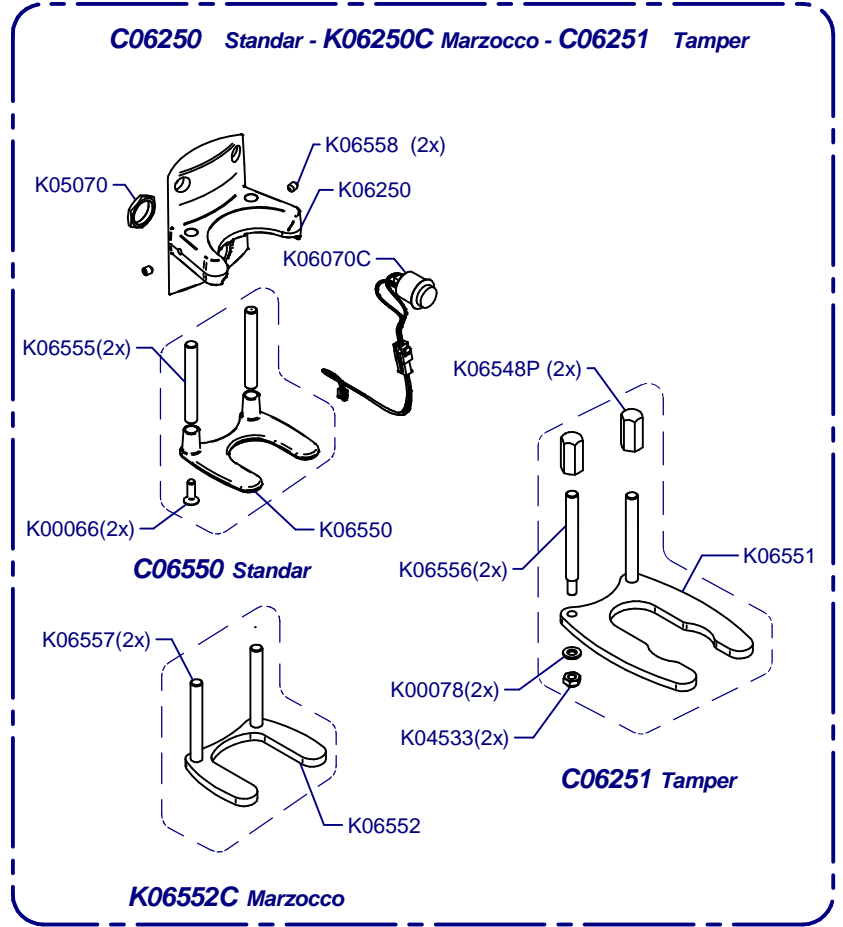

F10 Fresh Master Conic On Demand

Updated 21/10/2020

Tolva / Hopper

Horquilla / Fork

Cover / Cover

Regulador / Regulator

Portafilter Detector

F10 Fresh Master Conic On Demand

Updated 21/10/2020

Molienda / Grind

C00620 Aluminium

C00625 Brass

C00620N Niquel

K03178C Red Speed

K03078C Standard

C00615

K03271

K03057

K03815 (100/110V)
K03817 (220/240V)
K03818 (208/400V)

C00633 = C00620 + C00615 Alum
C00632 = C00625 + C00615 Bras
C00633N = C00620N + C00615 Ni

Placa Base / Mother Board

C00530 (220-240V)

C00535 (100-110V)

Prensa Regulable / Adjustable Tamper

C06756 Ø53 Right
C06757 Ø53 Left
C06758 Ø54 Right
C06759 Ø54 Left
C06760 Ø57 Right
C06761 Ø57 Left

C06746 Left
C06745 Right

C06743 Ø57
C06744 Ø54
C06755 Ø53