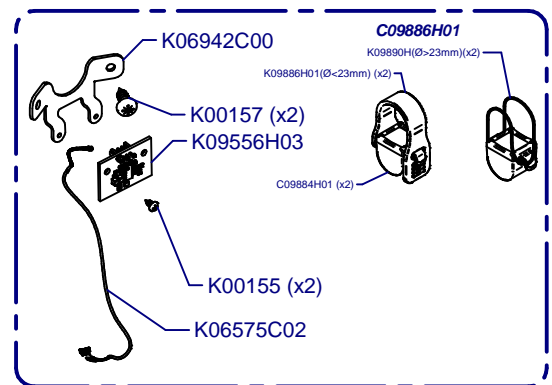

F10 Fresh Master Conic On Demand

Updated 21/10/2020

Tolva / Hopper

Horquilla / Fork

Cover / Cover

Regulador / Regulator

Portafilter Detector

F10 Fresh Master Conic On Demand

Updated 21/10/2020

Molienda / Grind

C00620 Aluminium

C00625 Brass

C00620N Niquel

K03178C Red Speed

K03078C Standard

C00615

K03271

K03057

K03815 (100/110V)
K03817 (220/240V)
K03818 (208/400V)

C00633 = C00620 + C00615 Alum
C00632 = C00625 + C00615 Bras
C00633N = C00620N + C00615 Ni

Placa Base / Mother Board

C00530 (220-240V)

C00535 (100-110V)

Prensa Regulable / Adjustable Tamper

C06756 Ø53 Right
C06757 Ø53 Left
C06758 Ø54 Right
C06759 Ø54 Left
C06760 Ø57 Right
C06761 Ø57 Left

C06746 Left
C06745 Right

C06743 Ø57
C06744 Ø54
C06755 Ø53