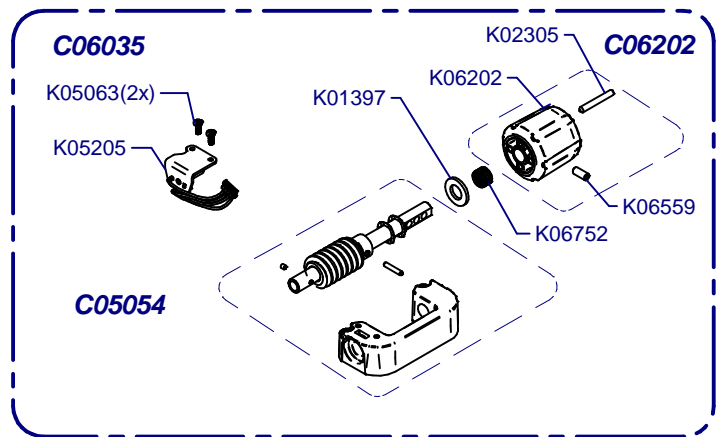

F10 Fresh Master Conic On Demand

Updated 21/10/2020

Tolva / Hopper

Horquilla / Fork

Cover / Cover

Regulador / Regulator

Portafilter Detector

F10 Fresh Master Conic On Demand

K03271

K03057

K03815 (100/110V)
K03817 (220/240V)
K03818 (208/400V)

C00633 = C00620 + C00615 Alum
C00632 = C00625 + C00615 Bras
C00633N = C00620N + C00615 Ni

Placa Base / Mother Board

C00530 (220-240V)

C00535 (100-110V)

Prensa Regulable / Adjustable Tamper

C06756 Ø53 Right
C06757 Ø53 Left
C06758 Ø54 Right
C06759 Ø54 Left
C06760 Ø57 Right
C06761 Ø57 Left

C06746 Left
C06745 Right

C06743 Ø57
C06744 Ø54
C06755 Ø53