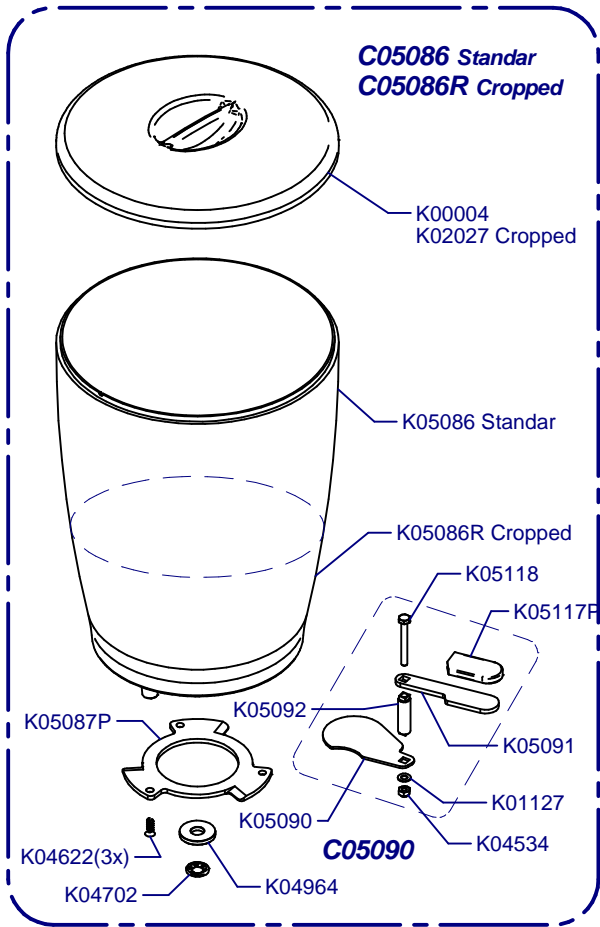

F10 Fresh Master Conic On Demand

Updated 21/10/2020

Tolva / Hopper

Horquilla / Fork

Cover / Cover

Regulador / Regulator

Portafilter Detector

F10 Fresh Master Conic On Demand

Updated 21/10/2020

Molienda / Grind

C00620 Aluminium

C00625 Brass

C00620N Niquel

K03178C Red Speed

K03078C Standard

C00615

K03271

K03057

K03815 (100/110V)
K03817 (220/240V)
K03818 (208/400V)

C00633 = C00620 + C00615 Alum
C00632 = C00625 + C00615 Bras
C00633N = C00620N + C00615 Ni

Placa Base / Mother Board

C00530 (220-240V)

C00535 (100-110V)

Prensa Regulable / Adjustable Tamper

C06756 Ø53 Right
C06757 Ø53 Left
C06758 Ø54 Right
C06759 Ø54 Left
C06760 Ø57 Right
C06761 Ø57 Left

C06746 Left
C06745 Right

C06743 Ø57
C06744 Ø54
C06755 Ø53