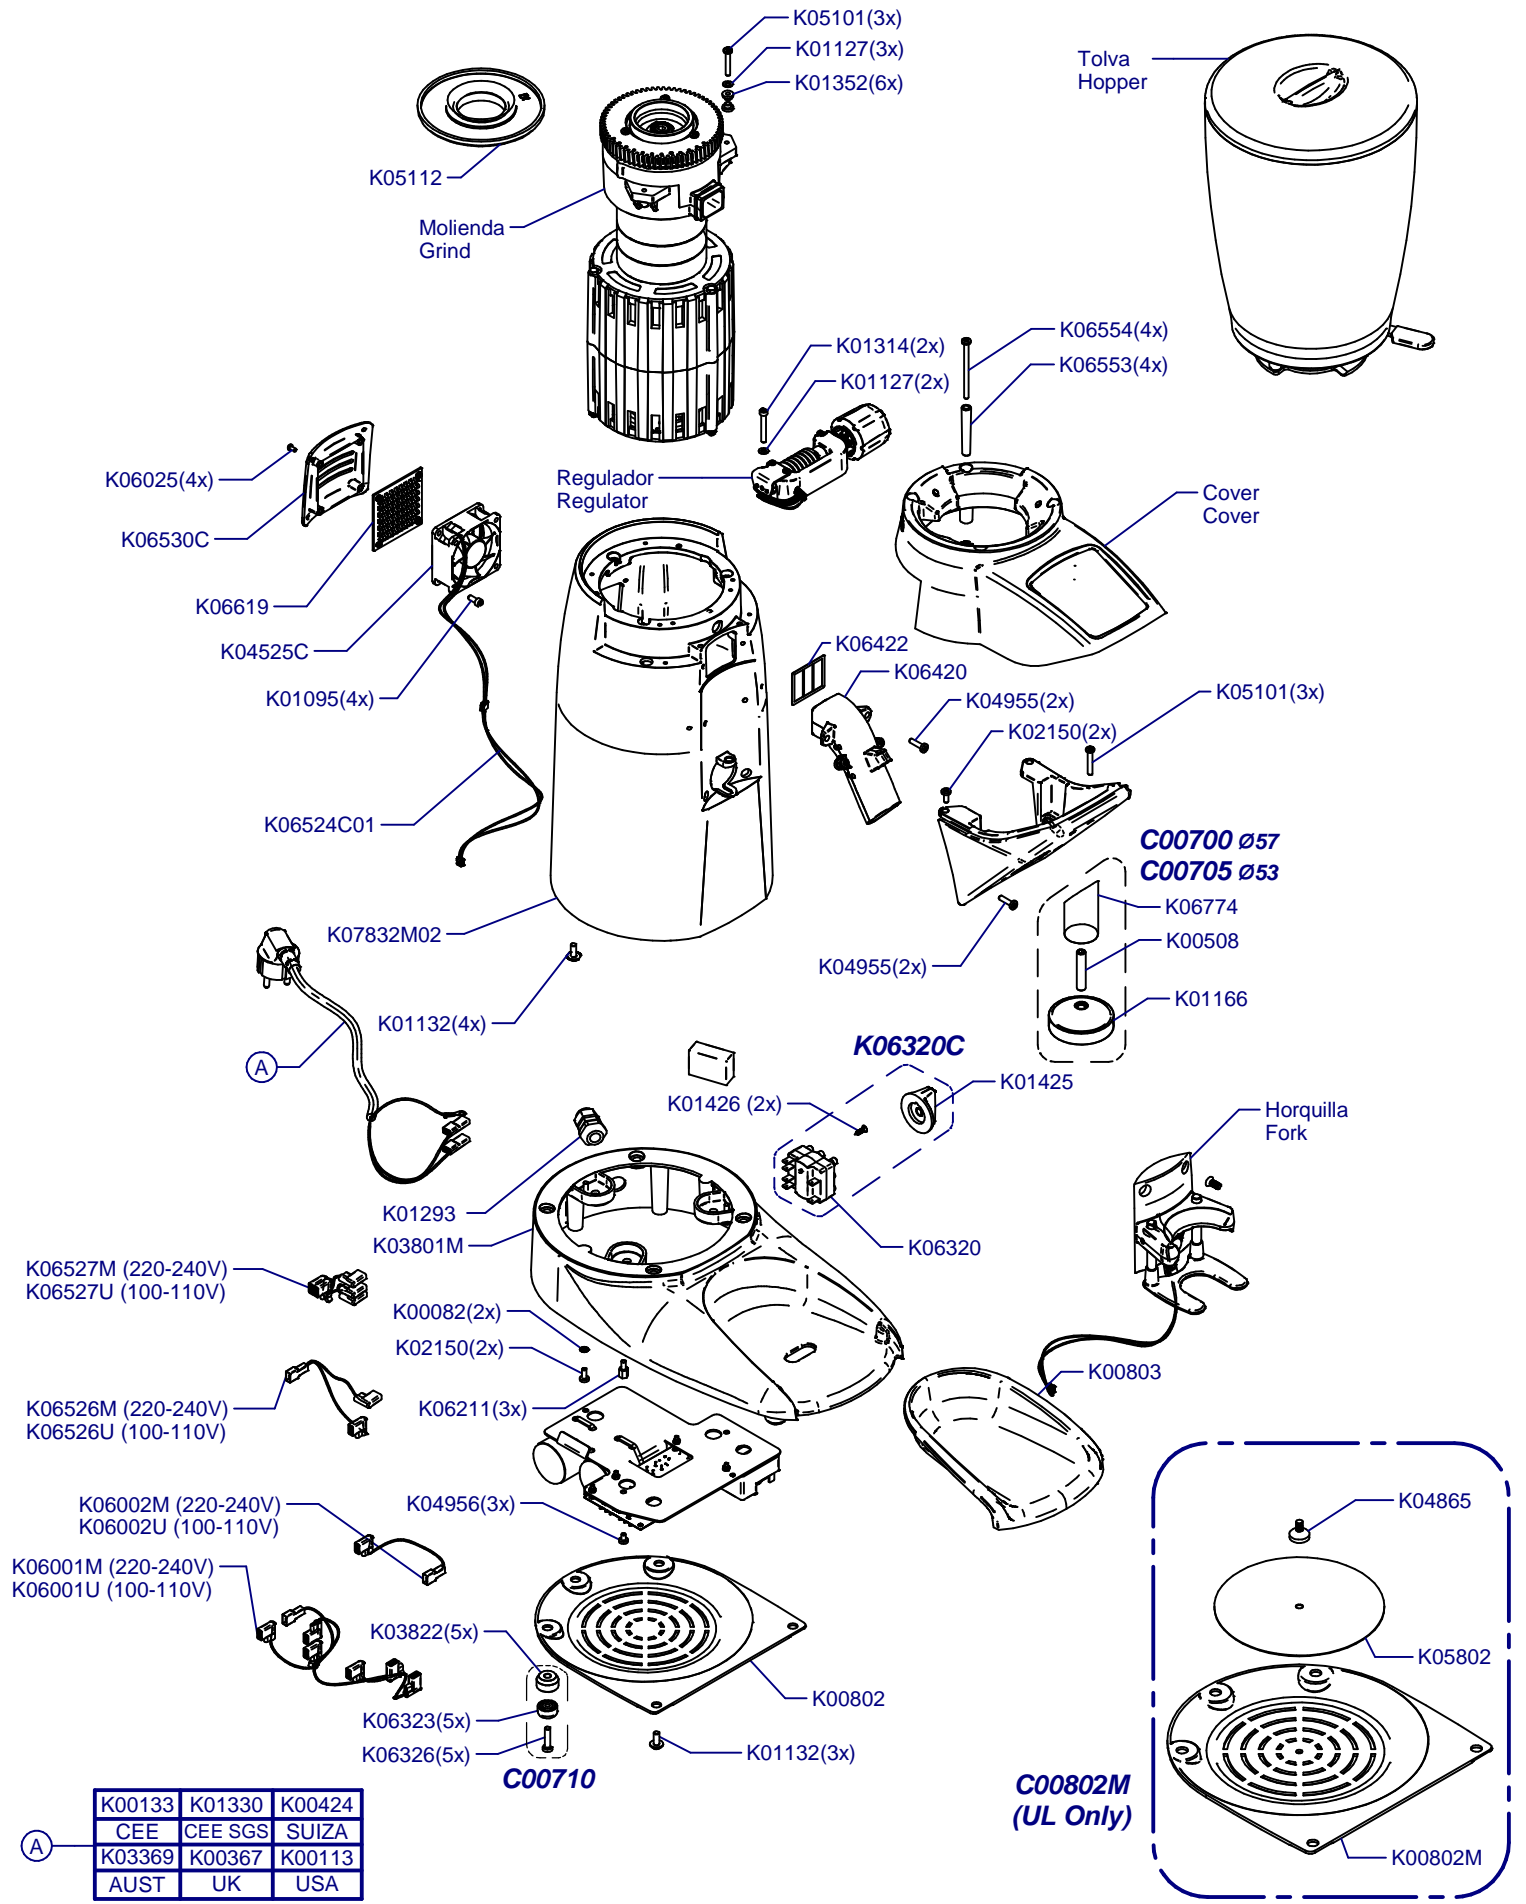

F10 Fresh Master Conic On Demand

Updated 21/10/2020

Tolva / Hopper

Horquilla / Fork

Cover / Cover

Regulador / Regulator

Portafilter Detector

F10 Fresh Master Conic On Demand

K03271

K03057

K03815 (100/110V)
K03817 (220/240V)
K03818 (208/400V)

C00633 = C00620 + C00615 Alum
C00632 = C00625 + C00615 Bras
C00633N = C00620N + C00615 Ni

Placa Base / Mother Board

C00530 (220-240V)

C00535 (100-110V)

Prensa Regulable / Adjustable Tamper

C06756 Ø53 Right
C06757 Ø53 Left
C06758 Ø54 Right
C06759 Ø54 Left
C06760 Ø57 Right
C06761 Ø57 Left

C06746 Left
C06745 Right

C06743 Ø57
C06744 Ø54
C06755 Ø53