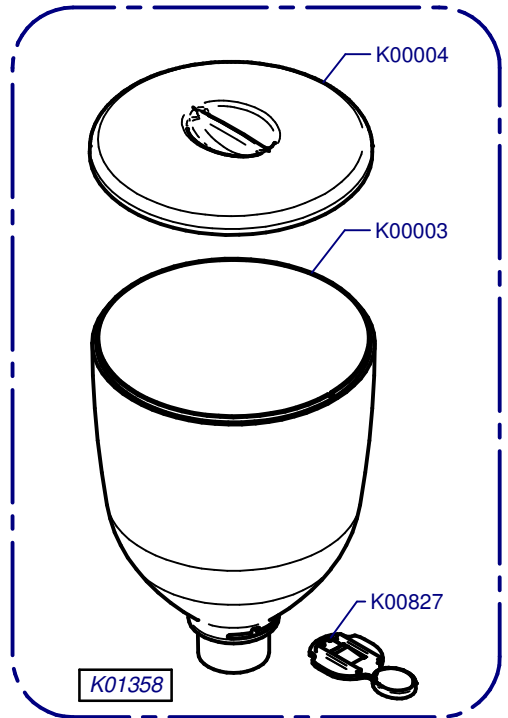

K6 Silenzio Traditional

Updated 31/08/2018

K6 Silenzio Traditional

Updated 31/08/2018

Dosificador Aluminio/ Aluminium Doser

Doser Set	
Right with Counter	K01378
Right Hand	K01377
Left with Counter	K01112
Left Hand	K01383

Tolva Café / Coffee Hopper

Tolva Café 275gr / Coffee Hopper 275gr

Paro Automático / Auto Stop

K6 Silenzio Traditional

Updated 31/08/2018

Molienda / Grind

Sis. Paralel
Parallel Sys.

Sis. Micrometric
Micrometric Sys.