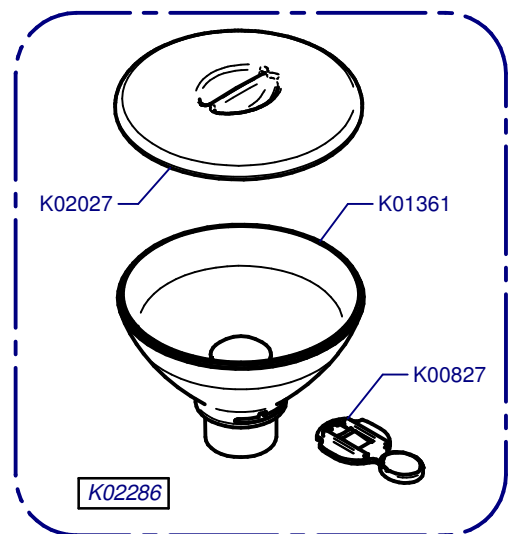

K6 Silenzio Traditional

Updated 31/08/2018

K6 Silenzio Traditional

Updated 31/08/2018

Dosificador Aluminio/ Aluminium Doser

Doser Set	
Right with Counter	K01378
Right Hand	K01377
Left with Counter	K01112
Left Hand	K01383

Tolva Café / Coffee Hopper

Tolva Café 275gr / Coffee Hopper 275gr

Paro Automático / Auto Stop

K6 Silenzio Traditional

Updated 31/08/2018

Molienda / Grind

Sis. Paralel
Parallel Sys.

Sis. Micrometric
Micrometric Sys.