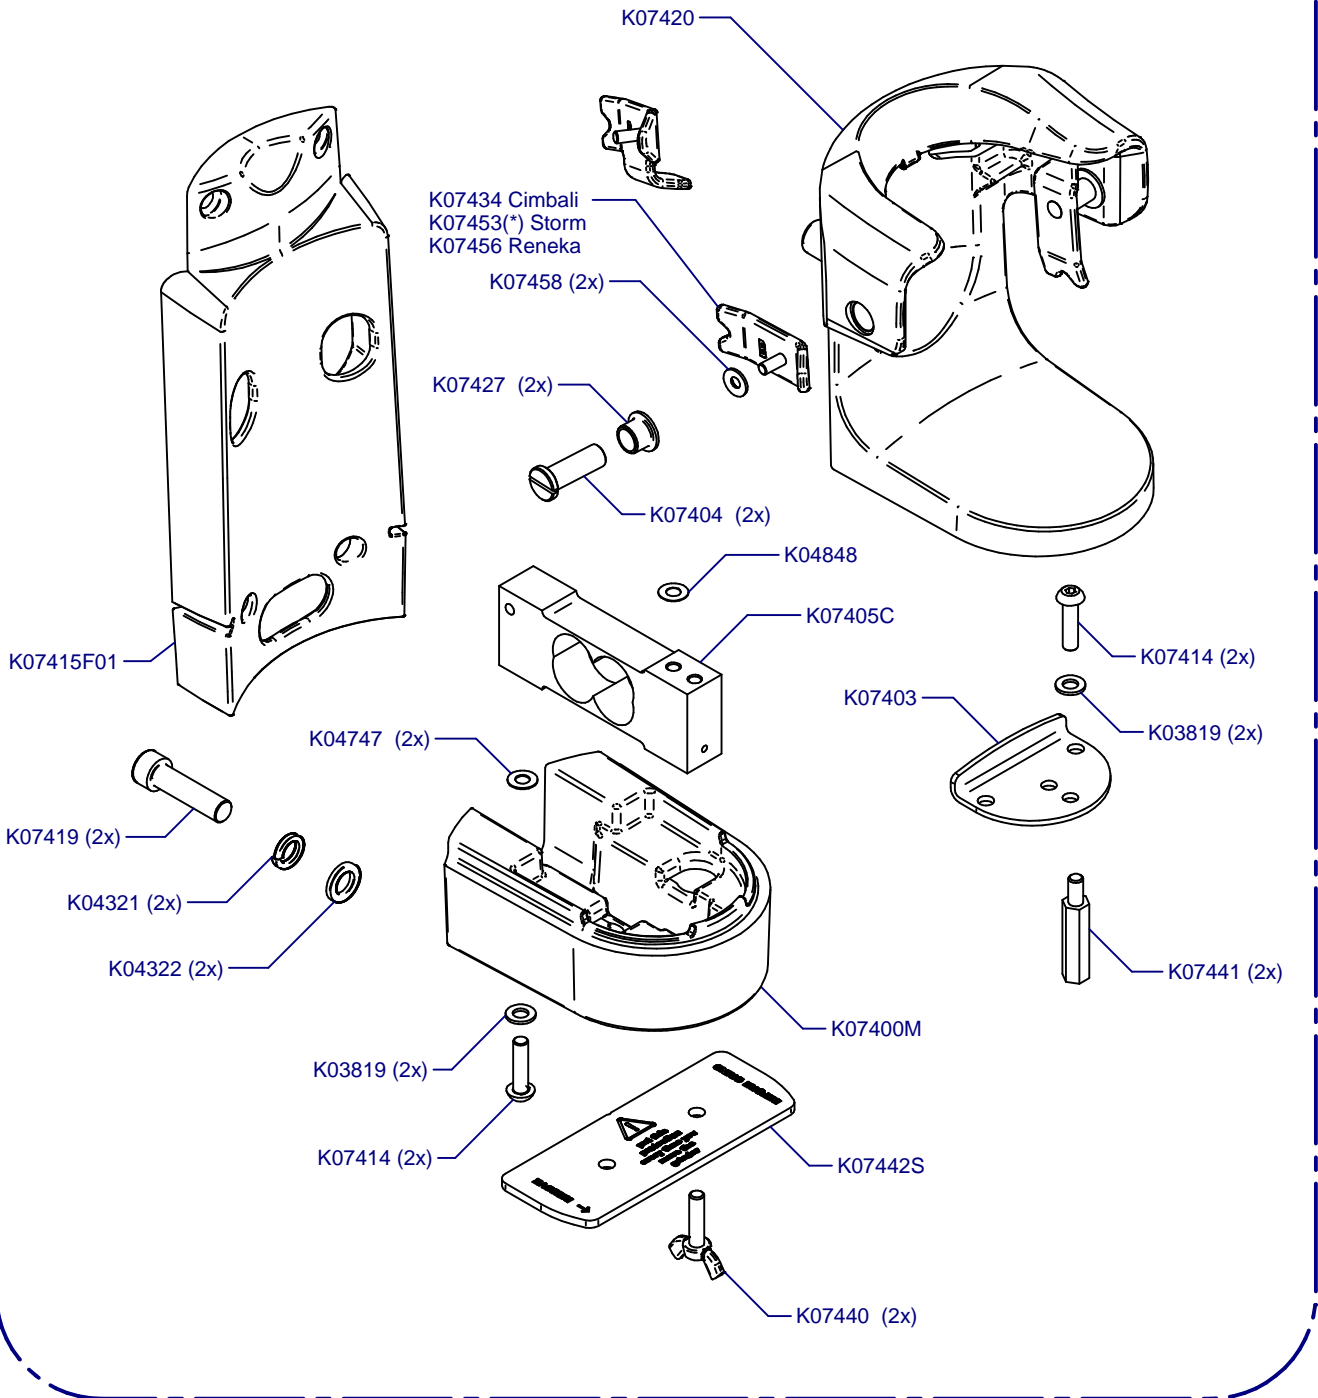

C06625 Kit Leds

Molienda / Grind

Placa Base / Mother Board

Balanza / Scale

(*) Porta Filters with Diagonal Fixing

C07434